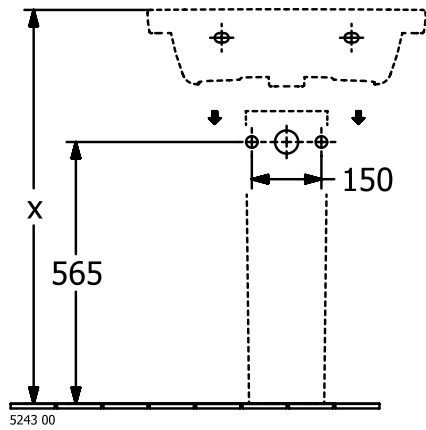

#### 1. POSITION

<b>Article number</b>	<b>4A706201</b>
Article title	Villeroy & Boch Subway 3.0 Washbasin, 600 x 470 x 165 mm, White Alpin, with overflow
Product designation	Washbasin
Collection	Subway 3.0
Assembly / Assembly type	wall-mounted
Scope of delivery	1 x vanity washbasin
Ordering information	Optionally available: Outlet valve with ceramic cover.
Length in mm	470
Width in mm	600
Height in mm	165
Interior depth	120
Weight in kg	19,20
express delivery	No
Suitable for	Wall-mounted tap fittings, Matching Villeroy&Boch furniture
Material	TitanCeram
Surface	glossy
Colour name	White Alpin
With TitanGlaze	No
With overflow	Yes
EAN number	4062373925102

#### COLOUR DESIGNATION

White Alpin

TECHNICAL DRAWINGS

4A706201

5243 00

5244 00