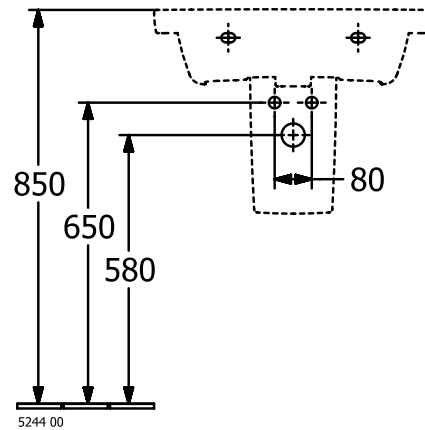

#### 1. POSITION

<b>Article number</b>	<b>4A706201</b>
Article title	Villeroy & Boch Subway 3.0 Washbasin, 600 x 470 x 165 mm, White Alpin, with overflow
Product designation	Washbasin
Collection	Subway 3.0
Assembly / Assembly type	wall-mounted
Scope of delivery	1 x vanity washbasin
Ordering information	Optionally available: Outlet valve with ceramic cover.
Length in mm	470
Width in mm	600
Height in mm	165
Interior depth	120
Weight in kg	19,20
express delivery	No
Suitable for	Wall-mounted tap fittings, Matching Villeroy&Boch furniture
Material	TitanCeram
Surface	glossy
Colour name	White Alpin
With TitanGlaze	No
With overflow	Yes
EAN number	4062373925102

#### COLOUR DESIGNATION

White Alpin

TECHNICAL DRAWINGS

4A706201

5243 00

5244 00