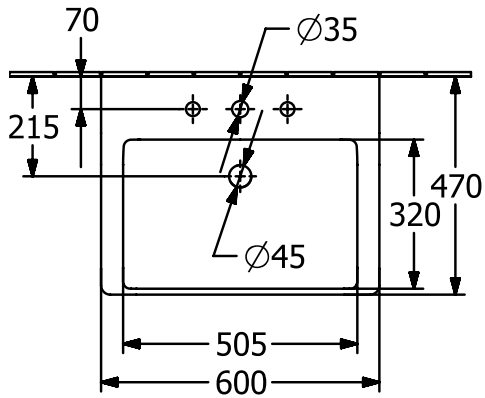

#### 1. POSITION

<b>Article number</b>	<b>4A706201</b>
Article title	Villeroy & Boch Subway 3.0 Washbasin, 600 x 470 x 165 mm, White Alpin, with overflow
Product designation	Washbasin
Collection	Subway 3.0
Assembly / Assembly type	wall-mounted
Scope of delivery	1 x vanity washbasin
Ordering information	Optionally available: Outlet valve with ceramic cover.
Length in mm	470
Width in mm	600
Height in mm	165
Interior depth	120
Weight in kg	19,20
express delivery	No
Suitable for	Wall-mounted tap fittings, Matching Villeroy&Boch furniture
Material	TitanCeram
Surface	glossy
Colour name	White Alpin
With TitanGlaze	No
With overflow	Yes
EAN number	4062373925102

#### COLOUR DESIGNATION

White Alpin

TECHNICAL DRAWINGS

4A706201

5243 00

5244 00