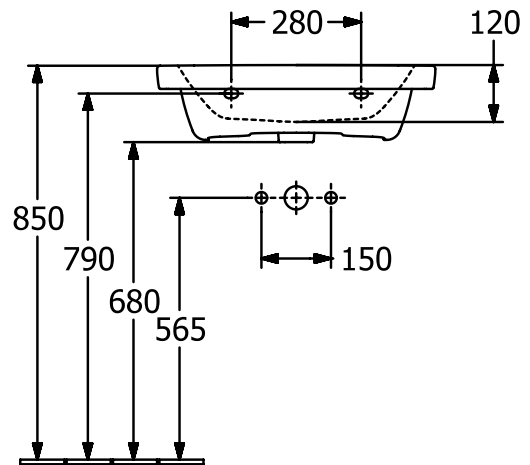

#### 1. POSITION

<b>Article number</b>	<b>4A706201</b>
Article title	Villeroy & Boch Subway 3.0 Washbasin, 600 x 470 x 165 mm, White Alpin, with overflow
Product designation	Washbasin
Collection	Subway 3.0
Assembly / Assembly type	wall-mounted
Scope of delivery	1 x vanity washbasin
Ordering information	Optionally available: Outlet valve with ceramic cover.
Length in mm	470
Width in mm	600
Height in mm	165
Interior depth	120
Weight in kg	19,20
express delivery	No
Suitable for	Wall-mounted tap fittings, Matching Villeroy&Boch furniture
Material	TitanCeram
Surface	glossy
Colour name	White Alpin
With TitanGlaze	No
With overflow	Yes
EAN number	4062373925102

#### COLOUR DESIGNATION

White Alpin

TECHNICAL DRAWINGS

4A706201

5243 00

5244 00