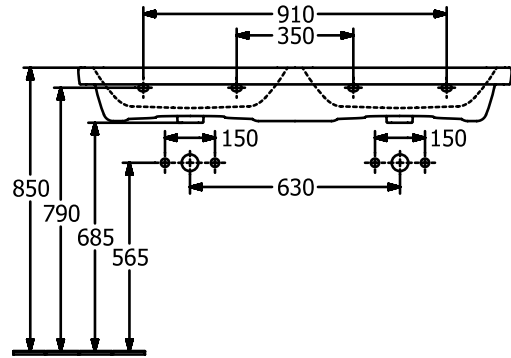

WASHBASINS SUBWAY 3.0

PRODUCT INFORMATION

1. POSITION

Article number	4A71D601
Article title	Villeroy & Boch Subway 3.0 Double vanity washbasin, 1300 x 475 x 165 mm, White Alpin, with overflow
Product designation	Double vanity washbasin
Collection	Subway 3.0
Assembly / Assembly type	wall-mounted
Scope of delivery	1 x double vanity washbasin
Ordering information	Optionally available: Outlet valve with ceramic cover.
Length in mm	475
Width in mm	1300
Height in mm	165
Interior depth	120
Weight in kg	40,75
express delivery	No
Suitable for	Wall-mounted tap fittings, Matching Villeroy&Boch furniture
Material	TitanCeram
Surface	glossy
Colour name	White Alpin
With TitanGlaze	No
With overflow	Yes
EAN number	4062373927960

COLOUR

COLOUR DESIGNATION

White Alpin

TECHNICAL DRAWINGS

4A71D601

5243 00

5244 00