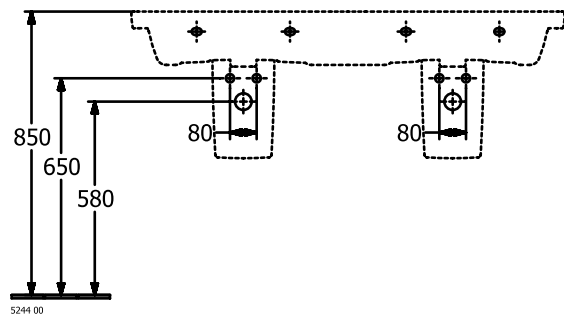

WASHBASINS SUBWAY 3.0

PRODUCT INFORMATION

1. POSITION

Article number	4A71D601
Article title	Villeroy & Boch Subway 3.0 Double vanity washbasin, 1300 x 475 x 165 mm, White Alpin, with overflow
Product designation	Double vanity washbasin
Collection	Subway 3.0
Assembly / Assembly type	wall-mounted
Scope of delivery	1 x double vanity washbasin
Ordering information	Optionally available: Outlet valve with ceramic cover.
Length in mm	475
Width in mm	1300
Height in mm	165
Interior depth	120
Weight in kg	40,75
express delivery	No
Suitable for	Wall-mounted tap fittings, Matching Villeroy&Boch furniture
Material	TitanCeram
Surface	glossy
Colour name	White Alpin
With TitanGlaze	No
With overflow	Yes
EAN number	4062373927960

COLOUR

COLOUR DESIGNATION

White Alpin

TECHNICAL DRAWINGS

4A71D601

5243 00

5244 00