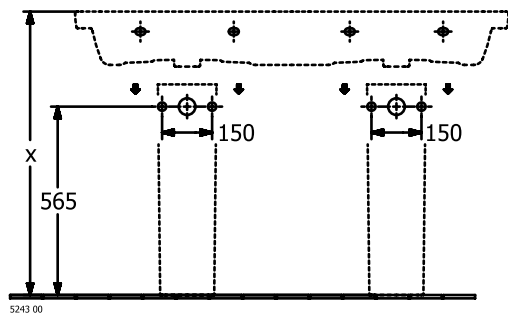

WASHBASINS SUBWAY 3.0

PRODUCT INFORMATION

1. POSITION

Article number	4A71D601
Article title	Villeroy & Boch Subway 3.0 Double vanity washbasin, 1300 x 475 x 165 mm, White Alpin, with overflow
Product designation	Double vanity washbasin
Collection	Subway 3.0
Assembly / Assembly type	wall-mounted
Scope of delivery	1 x double vanity washbasin
Ordering information	Optionally available: Outlet valve with ceramic cover.
Length in mm	475
Width in mm	1300
Height in mm	165
Interior depth	120
Weight in kg	40,75
express delivery	No
Suitable for	Wall-mounted tap fittings, Matching Villeroy&Boch furniture
Material	TitanCeram
Surface	glossy
Colour name	White Alpin
With TitanGlaze	No
With overflow	Yes
EAN number	4062373927960

COLOUR

COLOUR DESIGNATION

White Alpin

TECHNICAL DRAWINGS

4A71D601

5243 00

5244 00