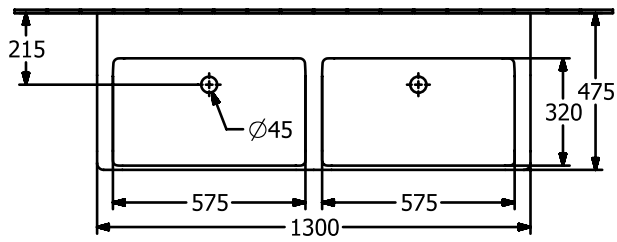

WASHBASINS SUBWAY 3.0

PRODUCT INFORMATION

1. POSITION

Article number	4A71D601
Article title	Villeroy & Boch Subway 3.0 Double vanity washbasin, 1300 x 475 x 165 mm, White Alpin, with overflow
Product designation	Double vanity washbasin
Collection	Subway 3.0
Assembly / Assembly type	wall-mounted
Scope of delivery	1 x double vanity washbasin
Ordering information	Optionally available: Outlet valve with ceramic cover.
Length in mm	475
Width in mm	1300
Height in mm	165
Interior depth	120
Weight in kg	40,75
express delivery	No
Suitable for	Wall-mounted tap fittings, Matching Villeroy&Boch furniture
Material	TitanCeram
Surface	glossy
Colour name	White Alpin
With TitanGlaze	No
With overflow	Yes
EAN number	4062373927960

COLOUR

COLOUR DESIGNATION

White Alpin

TECHNICAL DRAWINGS

4A71D601

5243 00

5244 00