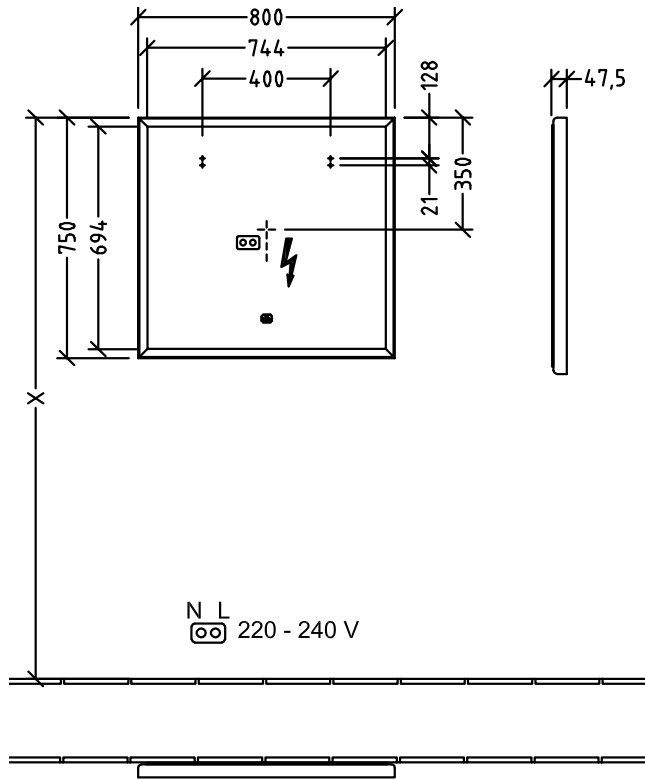

BATHROOM FURNITURE SUBWAY 3.0

PRODUCT INFORMATION

1 . POSITION

Article number	A46380BC
Article title	Villeroy & Boch Subway 3.0 Mirror, with lighting, 800 x 750 x 47,5 mm
Product designation	Mirror
Collection	Subway 3.0
Assembly / Assembly type	wall-mounted
Equipment	1 x aluminium frame
Scope of delivery	1 x mirror , 1 x fastening set
Depth in mm	47,5
Width in mm	800
Height in mm	750
Weight in kg	9,70
express delivery	Yes
Function	with lighting
Material front	mirror glass
Surface of front	Mirror glass
Material body	aluminium
Operating mode	Mains-operated
Energy detection	, This light contains replaceable LED lamps. The lamps in the light can be replaced.
Lighting	1x LED
Power of lamp	1 x LED / 25,44 W
Light colour (designation & colour temperature)	2700 K (warm white) to 6500 K (daylight white)
Lighting control	with sensor dimmer
Degree of protection	IP 44
EAN number	4062373838693
General information	

COLOUR

COLOUR DESIGNATION

BiColour (Black Matt, White Matt)

TECHNICAL DRAWINGS

A46380BC

Subway 3.0 A46380YY	 Villeroy & Boch 1748
V01 / 10.12.2020	