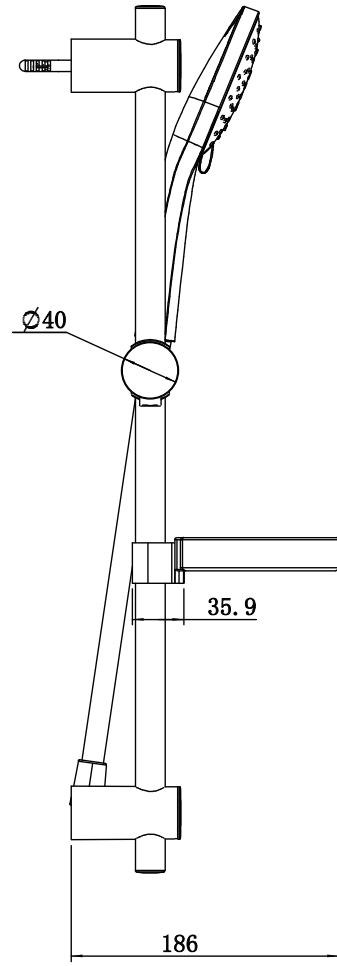

TAPS & FITTINGS UNIVERSAL SHOWERS

PRODUCT INFORMATION

1. POSITION

Article number	TVS109004UK0K5
Article title	Villeroy & Boch Universal Showers Shower set with three features for wall-mounted, Matt Black
Product designation	Shower set with three features
Collection	Universal Showers
Assembly / Assembly type	wall-mounted
Length in mm	76
Width in mm	110
Height in mm	604
Weight in kg	0,91
Material	ABS/Stainless steel
Surface	matt
Colour name	Matt Black
EAN number	4065467455813
Easy clean	Longer service life: optimum limescale removal by simply rubbing nozzles and aerators clean
Flow rate hand shower in litres per minute	8,7
Length of shower hose	1600
Material	ABS / stainless steel
Volume	9,16
Hand shower diameter	110
Swivel aerator	No
Thermostat	No
Cool Tap	No

COLOUR

COLOUR DESIGNATION

Matt Black

TECHNICAL DRAWINGS

TVS109004UK0K5

CHARACTERISTICS

Longer service life: optimum limescale removal by simply rubbing nozzles and aerators clean

FLOW CHART