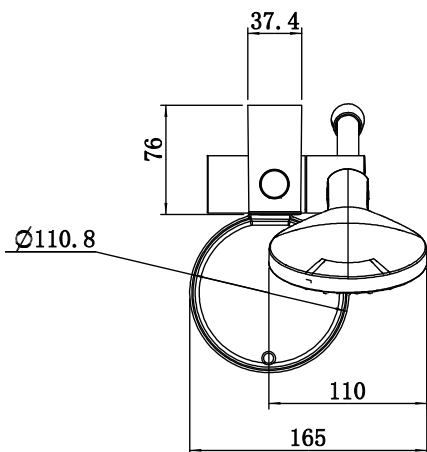

TAPS & FITTINGS UNIVERSAL SHOWERS

PRODUCT INFORMATION

1. POSITION

Article number	TVS109004UK0K5
Article title	Villeroy & Boch Universal Showers Shower set with three features for wall-mounted, Matt Black
Product designation	Shower set with three features
Collection	Universal Showers
Assembly / Assembly type	wall-mounted
Length in mm	76
Width in mm	110
Height in mm	604
Weight in kg	0,91
Material	ABS/Stainless steel
Surface	matt
Colour name	Matt Black
EAN number	4065467455813
Easy clean	Longer service life: optimum limescale removal by simply rubbing nozzles and aerators clean
Flow rate hand shower in litres per minute	8,7
Length of shower hose	1600
Material	ABS / stainless steel
Volume	9,16
Hand shower diameter	110
Swivel aerator	No
Thermostat	No
Cool Tap	No

COLOUR

COLOUR DESIGNATION

Matt Black

TECHNICAL DRAWINGS

TVS109004UK0K5

CHARACTERISTICS

Longer service life: optimum limescale removal by simply rubbing nozzles and aerators clean

FLOW CHART