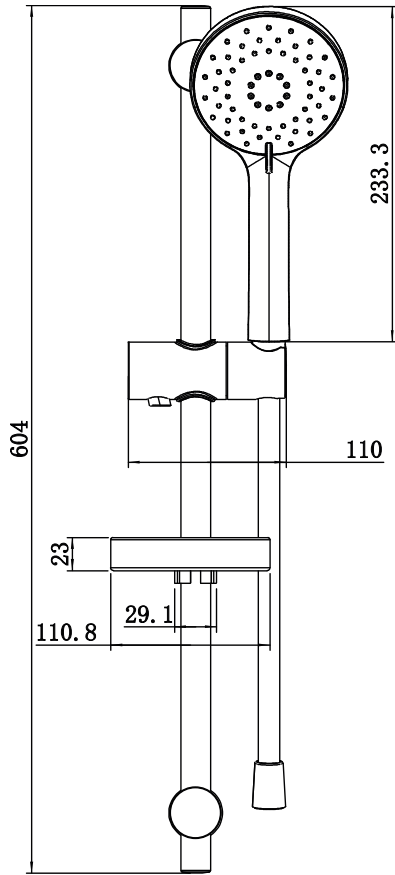

TAPS & FITTINGS UNIVERSAL SHOWERS

PRODUCT INFORMATION

1. POSITION

Article number	TVS109004UK0K5
Article title	Villeroy & Boch Universal Showers Shower set with three features for wall-mounted, Matt Black
Product designation	Shower set with three features
Collection	Universal Showers
Assembly / Assembly type	wall-mounted
Length in mm	76
Width in mm	110
Height in mm	604
Weight in kg	0,91
Material	ABS/Stainless steel
Surface	matt
Colour name	Matt Black
EAN number	4065467455813
Easy clean	Longer service life: optimum limescale removal by simply rubbing nozzles and aerators clean
Flow rate hand shower in litres per minute	8,7
Length of shower hose	1600
Material	ABS / stainless steel
Volume	9,16
Hand shower diameter	110
Swivel aerator	No
Thermostat	No
Cool Tap	No

COLOUR

COLOUR DESIGNATION

Matt Black

TECHNICAL DRAWINGS

TVS109004UK0K5

CHARACTERISTICS

Longer service life: optimum limescale removal by simply rubbing nozzles and aerators clean

FLOW CHART