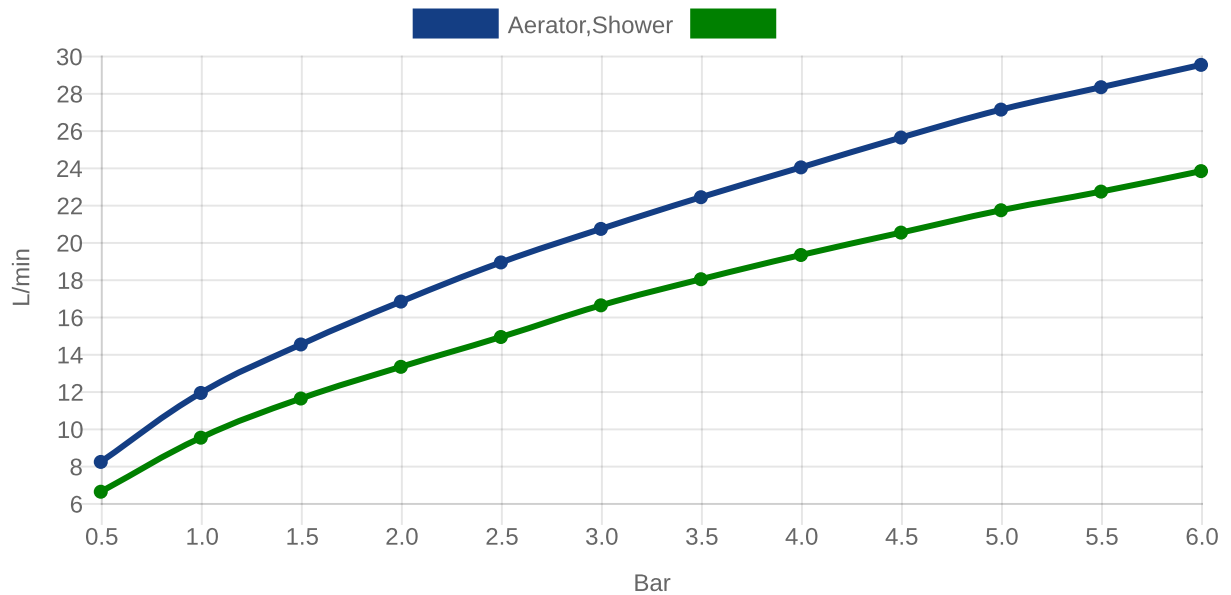

TAPS & FITTINGS SUBWAY 3.0

PRODUCT INFORMATION

1. POSITION

Article number	TVT11200200076
Article title	Villeroy & Boch Subway 3.0 Single-lever bath & shower mixer, Brushed Gold
Product designation	Single-lever bath & shower mixer
Collection	Subway 3.0
Assembly / Assembly type	wall-mounted
Scope of delivery	1 x tap fitting , 1 x aerator key 1 x fastening 1 x installation instructions 1 x S-connection
Length in mm	232
Width in mm	303
Height in mm	108
Weight in kg	2,94
Material	Brass
Surface	matt
Colour name	Brushed Gold
EAN number	4062373800652
Air plus	An aerator enriches the water with air for a particularly soft, water-saving jet
Easy clean	Longer service life: optimum limescale removal by simply rubbing nozzles and aerators clean
Tap smartpressure	Constant water flow rate for washbasin mixers regardless of pressure fluctuations in the piping system
Length of spout in mm	209
Spacing of connection spigots in mm	150
Material	Brass
Angle jet regulator	10
Cartridge	Cartridge with ceramic discs
Connection dimensions	150
Diameter of faucet body	43
Swivel aerator	Yes
Thermostat	No
Cool Tap	No

COLOUR

COLOUR DESIGNATION

Brushed Gold

TECHNICAL DRAWINGS

TVT11200200076

CHARACTERISTICS

An aerator enriches the water with air for a particularly soft, water-saving jet

Longer service life: optimum limescale removal by simply rubbing nozzles and aerators clean

Constant water flow rate for washbasin mixers regardless of pressure fluctuations in the piping system

FLOW CHART

EXPLOSION DRAWINGS

BILL OF MATERIALS

No.	Article No.	Description	Quantity
1	TVP00007200000	Aerator set	1
36	TVP11201000000	Diverter knob	1
5	TVP00013800000	Cartridge	1