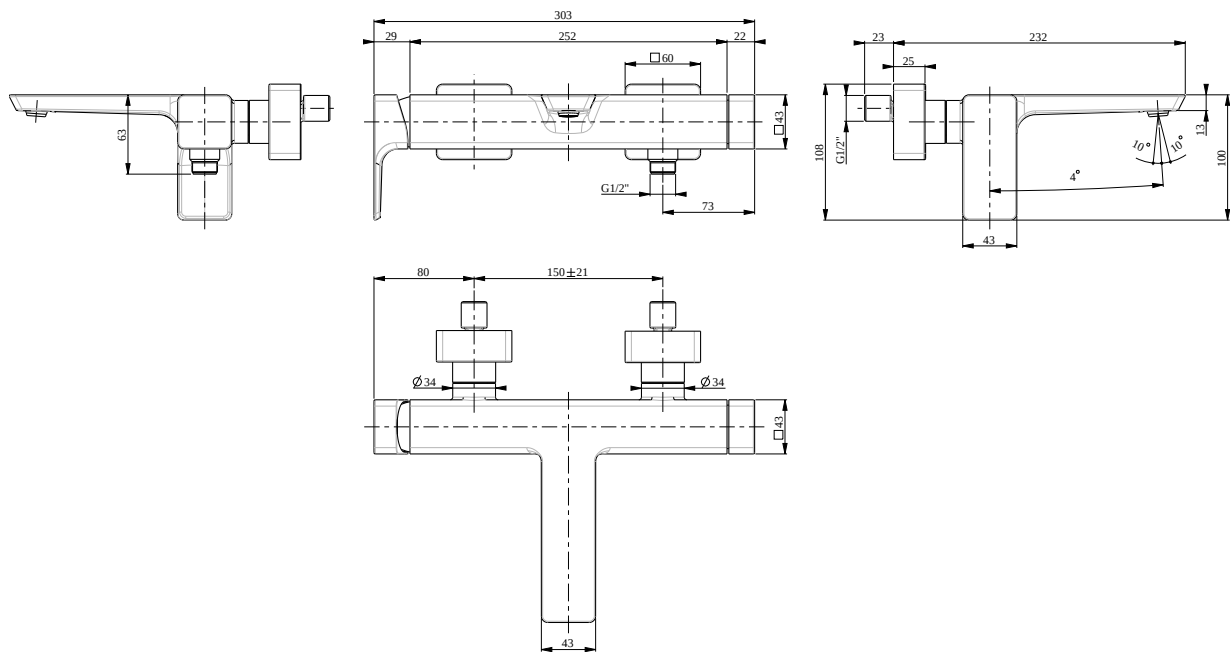

TAPS & FITTINGS SUBWAY 3.0

PRODUCT INFORMATION

1. POSITION

Article number	TVT11200200076
Article title	Villeroy & Boch Subway 3.0 Single-lever bath & shower mixer, Brushed Gold
Product designation	Single-lever bath & shower mixer
Collection	Subway 3.0
Assembly / Assembly type	wall-mounted
Scope of delivery	1 x tap fitting , 1 x aerator key 1 x fastening 1 x installation instructions 1 x S-connection
Length in mm	232
Width in mm	303
Height in mm	108
Weight in kg	2,94
Material	Brass
Surface	matt
Colour name	Brushed Gold
EAN number	4062373800652
Air plus	An aerator enriches the water with air for a particularly soft, water-saving jet
Easy clean	Longer service life: optimum limescale removal by simply rubbing nozzles and aerators clean
Tap smartpressure	Constant water flow rate for washbasin mixers regardless of pressure fluctuations in the piping system
Length of spout in mm	209
Spacing of connection spigots in mm	150
Material	Brass
Angle jet regulator	10
Cartridge	Cartridge with ceramic discs
Connection dimensions	150
Diameter of faucet body	43
Swivel aerator	Yes
Thermostat	No
Cool Tap	No

COLOUR

COLOUR DESIGNATION

Brushed Gold

TECHNICAL DRAWINGS

TVT11200200076

CHARACTERISTICS

An aerator enriches the water with air for a particularly soft, water-saving jet

Longer service life: optimum limescale removal by simply rubbing nozzles and aerators clean

Constant water flow rate for washbasin mixers regardless of pressure fluctuations in the piping system

FLOW CHART

EXPLOSION DRAWINGS

BILL OF MATERIALS

No.	Article No.	Description	Quantity
1	TVP00007200000	Aerator set	1
36	TVP11201000000	Diverter knob	1
5	TVP00013800000	Cartridge	1