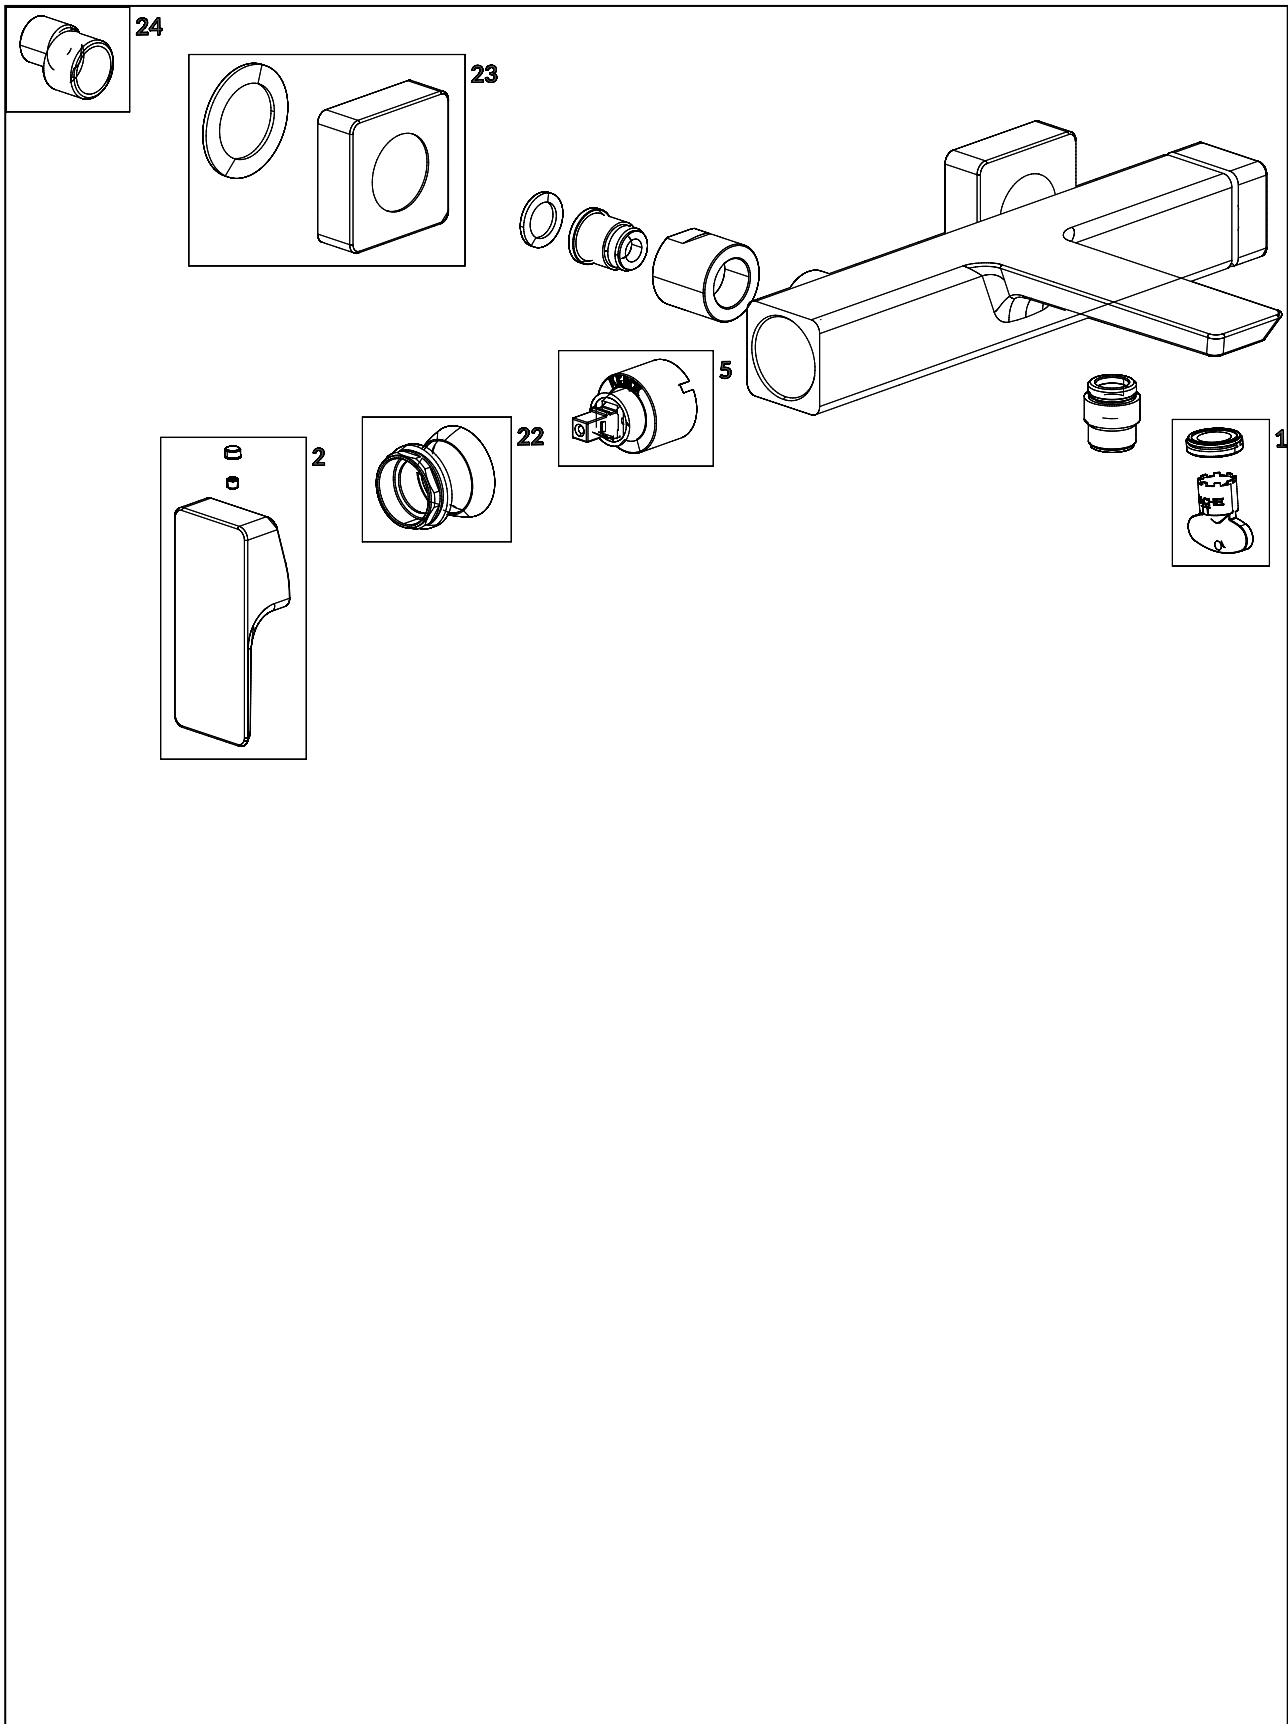

TAPS & FITTINGS SUBWAY 3.0

PRODUCT INFORMATION

1. POSITION

Article number	TVT11200200076
Article title	Villeroy & Boch Subway 3.0 Single-lever bath & shower mixer, Brushed Gold
Product designation	Single-lever bath & shower mixer
Collection	Subway 3.0
Assembly / Assembly type	wall-mounted
Scope of delivery	1 x tap fitting , 1 x aerator key 1 x fastening 1 x installation instructions 1 x S-connection
Length in mm	232
Width in mm	303
Height in mm	108
Weight in kg	2,94
Material	Brass
Surface	matt
Colour name	Brushed Gold
EAN number	4062373800652
Air plus	An aerator enriches the water with air for a particularly soft, water-saving jet
Easy clean	Longer service life: optimum limescale removal by simply rubbing nozzles and aerators clean
Tap smartpressure	Constant water flow rate for washbasin mixers regardless of pressure fluctuations in the piping system
Length of spout in mm	209
Spacing of connection spigots in mm	150
Material	Brass
Angle jet regulator	10
Cartridge	Cartridge with ceramic discs
Connection dimensions	150
Diameter of faucet body	43
Swivel aerator	Yes
Thermostat	No
Cool Tap	No

COLOUR

COLOUR DESIGNATION

Brushed Gold

TECHNICAL DRAWINGS

TVT11200200076

CHARACTERISTICS

An aerator enriches the water with air for a particularly soft, water-saving jet

Longer service life: optimum limescale removal by simply rubbing nozzles and aerators clean

Constant water flow rate for washbasin mixers regardless of pressure fluctuations in the piping system

FLOW CHART

EXPLOSION DRAWINGS

BILL OF MATERIALS

No.	Article No.	Description	Quantity
1	TVP00007200000	Aerator set	1
36	TVP11201000000	Diverter knob	1
5	TVP00013800000	Cartridge	1