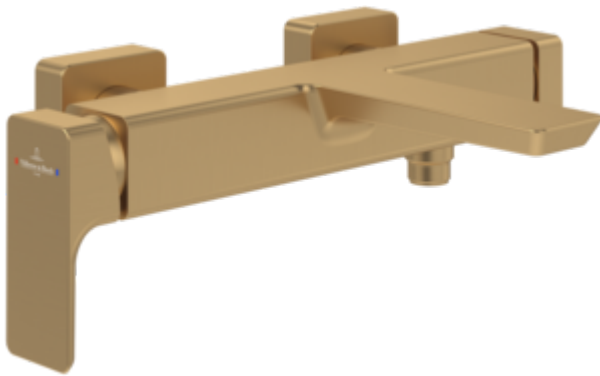

TAPS & FITTINGS SUBWAY 3.0

PRODUCT INFORMATION

1. POSITION

Article number	TVT11200200076
Article title	Villeroy & Boch Subway 3.0 Single-lever bath & shower mixer, Brushed Gold
Product designation	Single-lever bath & shower mixer
Collection	Subway 3.0
Assembly / Assembly type	wall-mounted
Scope of delivery	1 x tap fitting , 1 x aerator key 1 x fastening 1 x installation instructions 1 x S-connection
Length in mm	232
Width in mm	303
Height in mm	108
Weight in kg	2,94
Material	Brass
Surface	matt
Colour name	Brushed Gold
EAN number	4062373800652
Air plus	An aerator enriches the water with air for a particularly soft, water-saving jet
Easy clean	Longer service life: optimum limescale removal by simply rubbing nozzles and aerators clean
Tap smartpressure	Constant water flow rate for washbasin mixers regardless of pressure fluctuations in the piping system
Length of spout in mm	209
Spacing of connection spigots in mm	150
Material	Brass
Angle jet regulator	10
Cartridge	Cartridge with ceramic discs
Connection dimensions	150
Diameter of faucet body	43
Swivel aerator	Yes
Thermostat	No
Cool Tap	No

COLOUR

COLOUR DESIGNATION

Brushed Gold

TECHNICAL DRAWINGS

TVT11200200076

CHARACTERISTICS

An aerator enriches the water with air for a particularly soft, water-saving jet

Longer service life: optimum limescale removal by simply rubbing nozzles and aerators clean

Constant water flow rate for washbasin mixers regardless of pressure fluctuations in the piping system

FLOW CHART

EXPLOSION DRAWINGS

BILL OF MATERIALS

No.	Article No.	Description	Quantity
1	TVP00007200000	Aerator set	1
36	TVP11201000000	Diverter knob	1
5	TVP00013800000	Cartridge	1