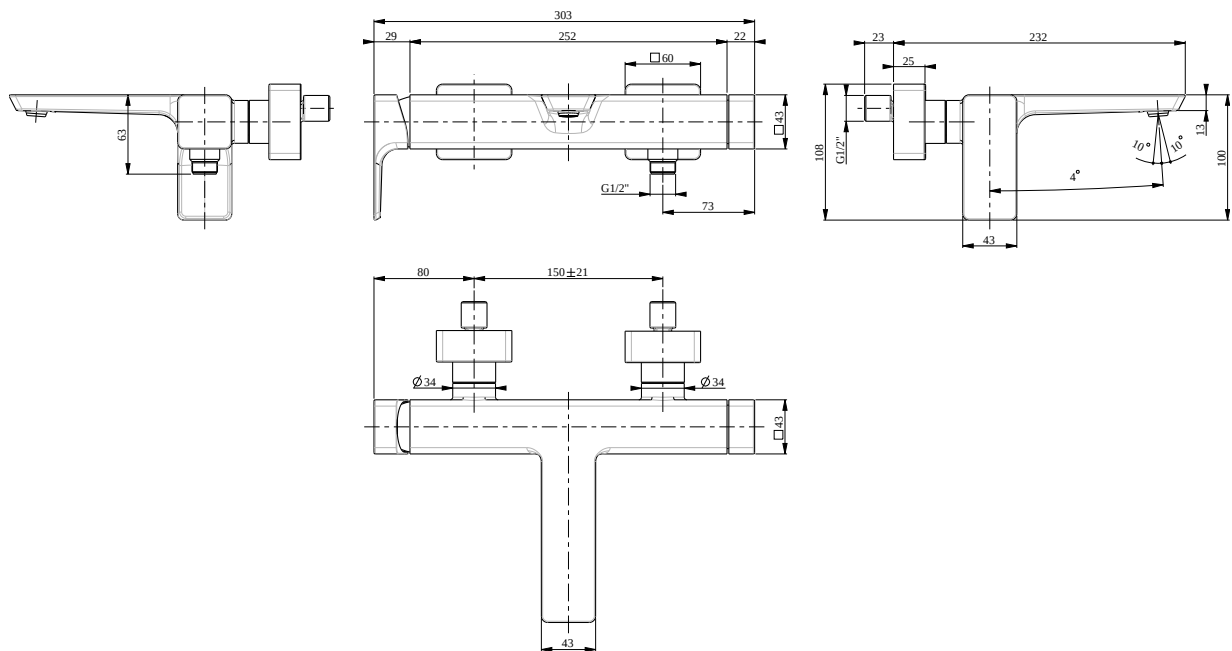

TAPS & FITTINGS SUBWAY 3.0

PRODUCT INFORMATION

1. POSITION

Article number	TVT11200200064
Article title	Villeroy & Boch Subway 3.0 Single-lever bath & shower mixer, Brushed Nickel Matt
Product designation	Single-lever bath & shower mixer
Collection	Subway 3.0
Assembly / Assembly type	wall-mounted
Scope of delivery	1 x tap fitting , 1 x aerator key 1 x fastening 1 x installation instructions 1 x S-connection
Length in mm	232
Width in mm	303
Height in mm	108
Weight in kg	3,03
Material	Brass
Surface	matt
Colour name	Brushed Nickel Matt
EAN number	4062373800669
Air plus	An aerator enriches the water with air for a particularly soft, water-saving jet
Easy clean	Longer service life: optimum limescale removal by simply rubbing nozzles and aerators clean
Tap smartpressure	Constant water flow rate for washbasin mixers regardless of pressure fluctuations in the piping system
Length of spout in mm	209
Spacing of connection spigots in mm	150
Material	Brass
Angle jet regulator	10
Cartridge	Cartridge with ceramic discs
Connection dimensions	150
Diameter of faucet body	43
Swivel aerator	Yes
Thermostat	No
Cool Tap	No

COLOUR

COLOUR DESIGNATION

Brushed Nickel Matt

TECHNICAL DRAWINGS

TVT11200200064

CHARACTERISTICS

An aerator enriches the water with air for a particularly soft, water-saving jet

Longer service life: optimum limescale removal by simply rubbing nozzles and aerators clean

Constant water flow rate for washbasin mixers regardless of pressure fluctuations in the piping system

FLOW CHART

EXPLOSION DRAWINGS

BILL OF MATERIALS

No.	Article No.	Description	Quantity
1	TVP00007200000	Aerator set	1
36	TVP11201000000	Diverter knob	1
5	TVP00013800000	Cartridge	1