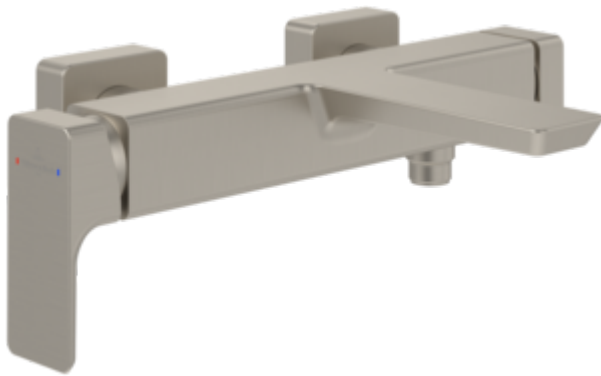

TAPS & FITTINGS SUBWAY 3.0

PRODUCT INFORMATION

1. POSITION

Article number	TVT11200200064
Article title	Villeroy & Boch Subway 3.0 Single-lever bath & shower mixer, Brushed Nickel Matt
Product designation	Single-lever bath & shower mixer
Collection	Subway 3.0
Assembly / Assembly type	wall-mounted
Scope of delivery	1 x tap fitting , 1 x aerator key 1 x fastening 1 x installation instructions 1 x S-connection
Length in mm	232
Width in mm	303
Height in mm	108
Weight in kg	3,03
Material	Brass
Surface	matt
Colour name	Brushed Nickel Matt
EAN number	4062373800669
Air plus	An aerator enriches the water with air for a particularly soft, water-saving jet
Easy clean	Longer service life: optimum limescale removal by simply rubbing nozzles and aerators clean
Tap smartpressure	Constant water flow rate for washbasin mixers regardless of pressure fluctuations in the piping system
Length of spout in mm	209
Spacing of connection spigots in mm	150
Material	Brass
Angle jet regulator	10
Cartridge	Cartridge with ceramic discs
Connection dimensions	150
Diameter of faucet body	43
Swivel aerator	Yes
Thermostat	No
Cool Tap	No

COLOUR

COLOUR DESIGNATION

Brushed Nickel Matt

TECHNICAL DRAWINGS

TVT11200200064

CHARACTERISTICS

An aerator enriches the water with air for a particularly soft, water-saving jet

Longer service life: optimum limescale removal by simply rubbing nozzles and aerators clean

Constant water flow rate for washbasin mixers regardless of pressure fluctuations in the piping system

FLOW CHART

EXPLOSION DRAWINGS

BILL OF MATERIALS

No.	Article No.	Description	Quantity
1	TVP00007200000	Aerator set	1
36	TVP11201000000	Diverter knob	1
5	TVP00013800000	Cartridge	1