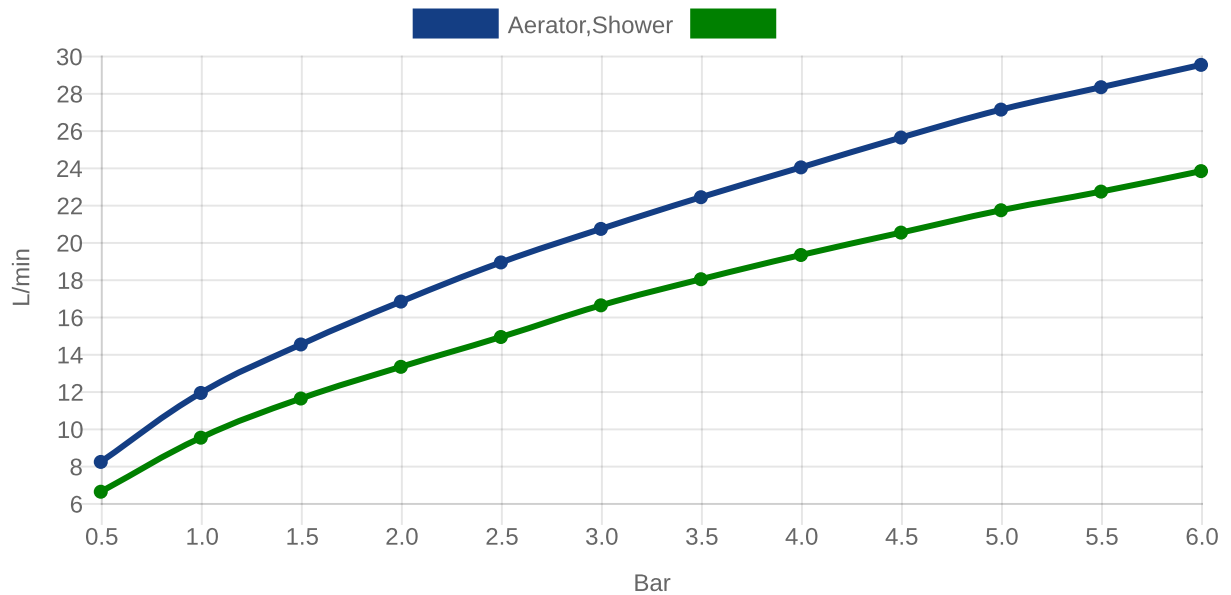

TAPS & FITTINGS SUBWAY 3.0

PRODUCT INFORMATION

1. POSITION

Article number	TVT11200200064
Article title	Villeroy & Boch Subway 3.0 Single-lever bath & shower mixer, Brushed Nickel Matt
Product designation	Single-lever bath & shower mixer
Collection	Subway 3.0
Assembly / Assembly type	wall-mounted
Scope of delivery	1 x tap fitting , 1 x aerator key 1 x fastening 1 x installation instructions 1 x S-connection
Length in mm	232
Width in mm	303
Height in mm	108
Weight in kg	3,03
Material	Brass
Surface	matt
Colour name	Brushed Nickel Matt
EAN number	4062373800669
Air plus	An aerator enriches the water with air for a particularly soft, water-saving jet
Easy clean	Longer service life: optimum limescale removal by simply rubbing nozzles and aerators clean
Tap smartpressure	Constant water flow rate for washbasin mixers regardless of pressure fluctuations in the piping system
Length of spout in mm	209
Spacing of connection spigots in mm	150
Material	Brass
Angle jet regulator	10
Cartridge	Cartridge with ceramic discs
Connection dimensions	150
Diameter of faucet body	43
Swivel aerator	Yes
Thermostat	No
Cool Tap	No

COLOUR

COLOUR DESIGNATION

Brushed Nickel Matt

TECHNICAL DRAWINGS

TVT11200200064

CHARACTERISTICS

An aerator enriches the water with air for a particularly soft, water-saving jet

Longer service life: optimum limescale removal by simply rubbing nozzles and aerators clean

Constant water flow rate for washbasin mixers regardless of pressure fluctuations in the piping system

FLOW CHART

EXPLOSION DRAWINGS

BILL OF MATERIALS

No.	Article No.	Description	Quantity
1	TVP00007200000	Aerator set	1
36	TVP11201000000	Diverter knob	1
5	TVP00013800000	Cartridge	1