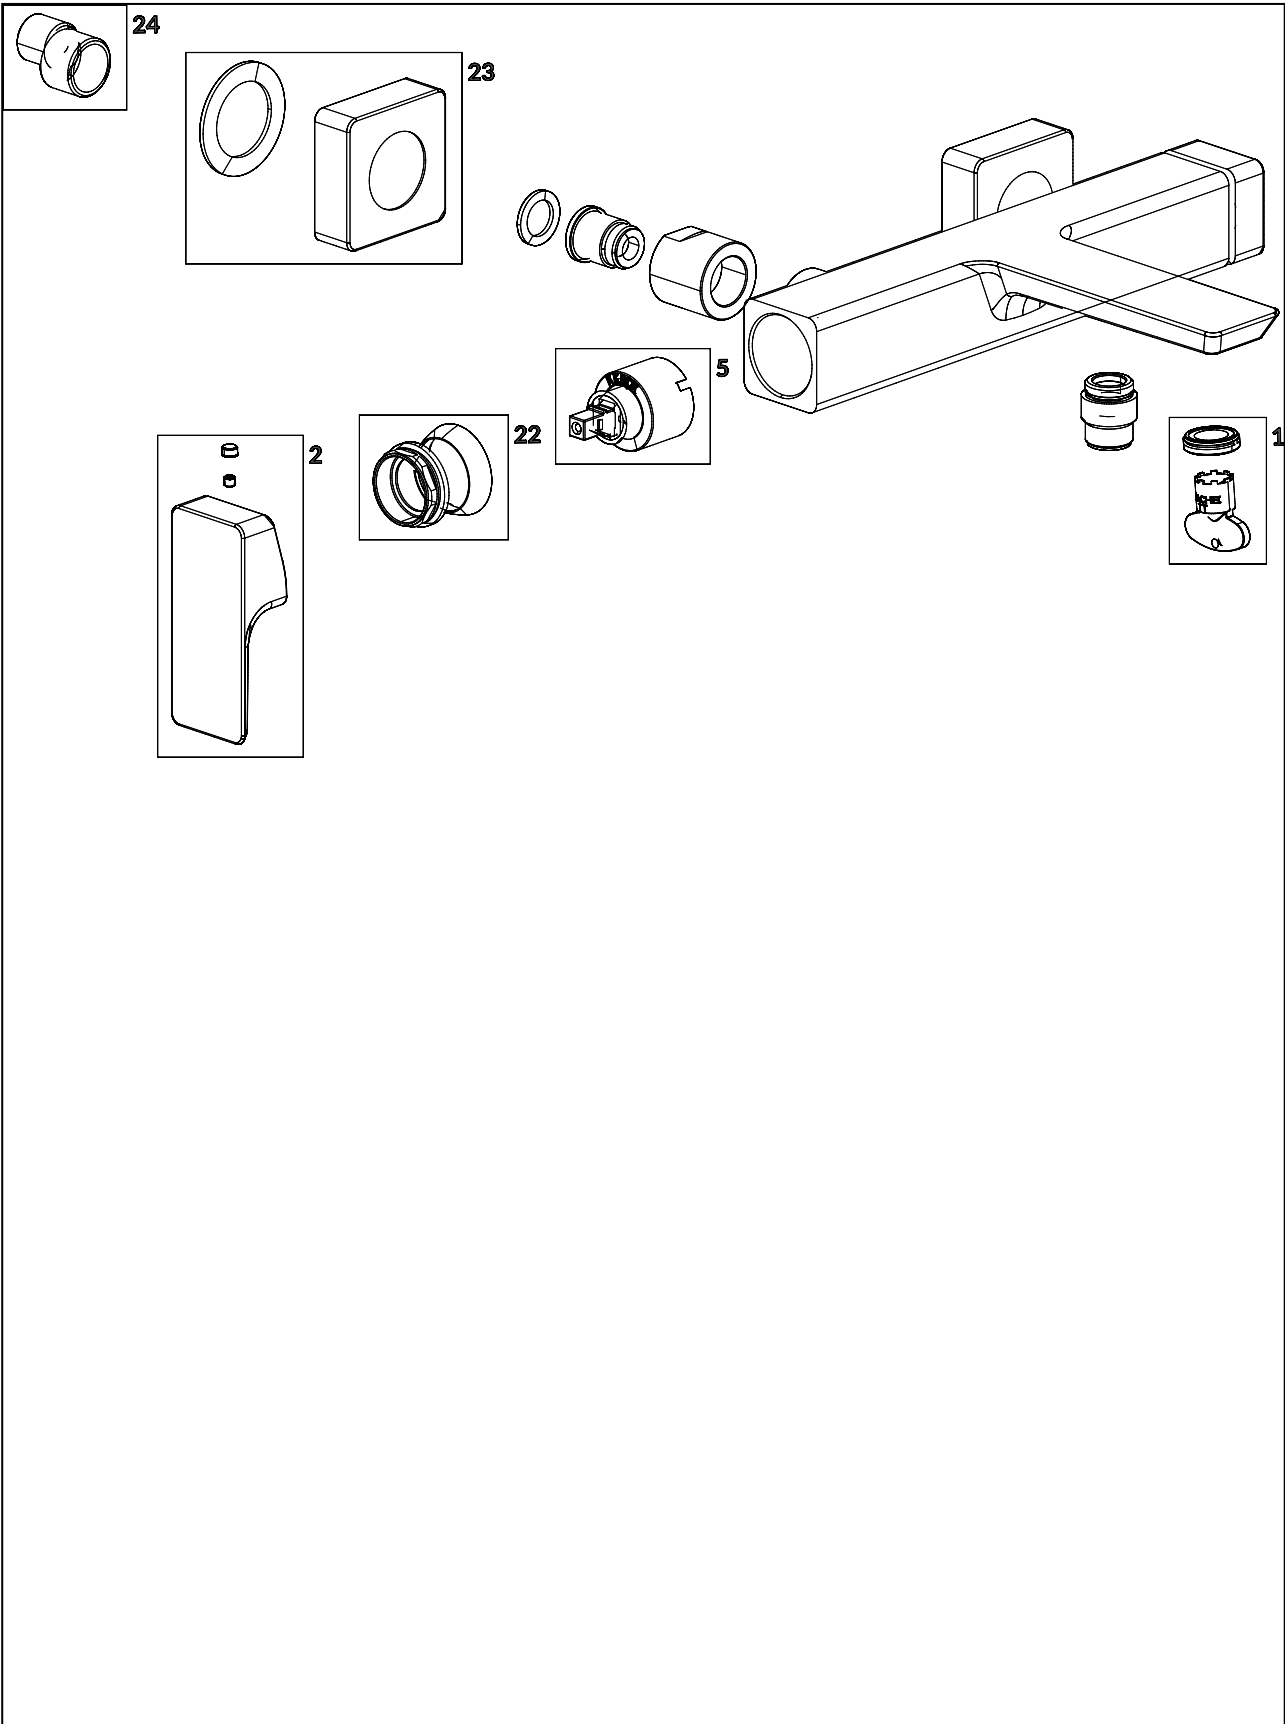

TAPS & FITTINGS SUBWAY 3.0

PRODUCT INFORMATION

1. POSITION

Article number	TVT11200200064
Article title	Villeroy & Boch Subway 3.0 Single-lever bath & shower mixer, Brushed Nickel Matt
Product designation	Single-lever bath & shower mixer
Collection	Subway 3.0
Assembly / Assembly type	wall-mounted
Scope of delivery	1 x tap fitting , 1 x aerator key 1 x fastening 1 x installation instructions 1 x S-connection
Length in mm	232
Width in mm	303
Height in mm	108
Weight in kg	3,03
Material	Brass
Surface	matt
Colour name	Brushed Nickel Matt
EAN number	4062373800669
Air plus	An aerator enriches the water with air for a particularly soft, water-saving jet
Easy clean	Longer service life: optimum limescale removal by simply rubbing nozzles and aerators clean
Tap smartpressure	Constant water flow rate for washbasin mixers regardless of pressure fluctuations in the piping system
Length of spout in mm	209
Spacing of connection spigots in mm	150
Material	Brass
Angle jet regulator	10
Cartridge	Cartridge with ceramic discs
Connection dimensions	150
Diameter of faucet body	43
Swivel aerator	Yes
Thermostat	No
Cool Tap	No

COLOUR

COLOUR DESIGNATION

Brushed Nickel Matt

TECHNICAL DRAWINGS

TVT11200200064

CHARACTERISTICS

An aerator enriches the water with air for a particularly soft, water-saving jet

Longer service life: optimum limescale removal by simply rubbing nozzles and aerators clean

Constant water flow rate for washbasin mixers regardless of pressure fluctuations in the piping system

FLOW CHART

EXPLOSION DRAWINGS

BILL OF MATERIALS

No.	Article No.	Description	Quantity
1	TVP00007200000	Aerator set	1
36	TVP11201000000	Diverter knob	1
5	TVP00013800000	Cartridge	1