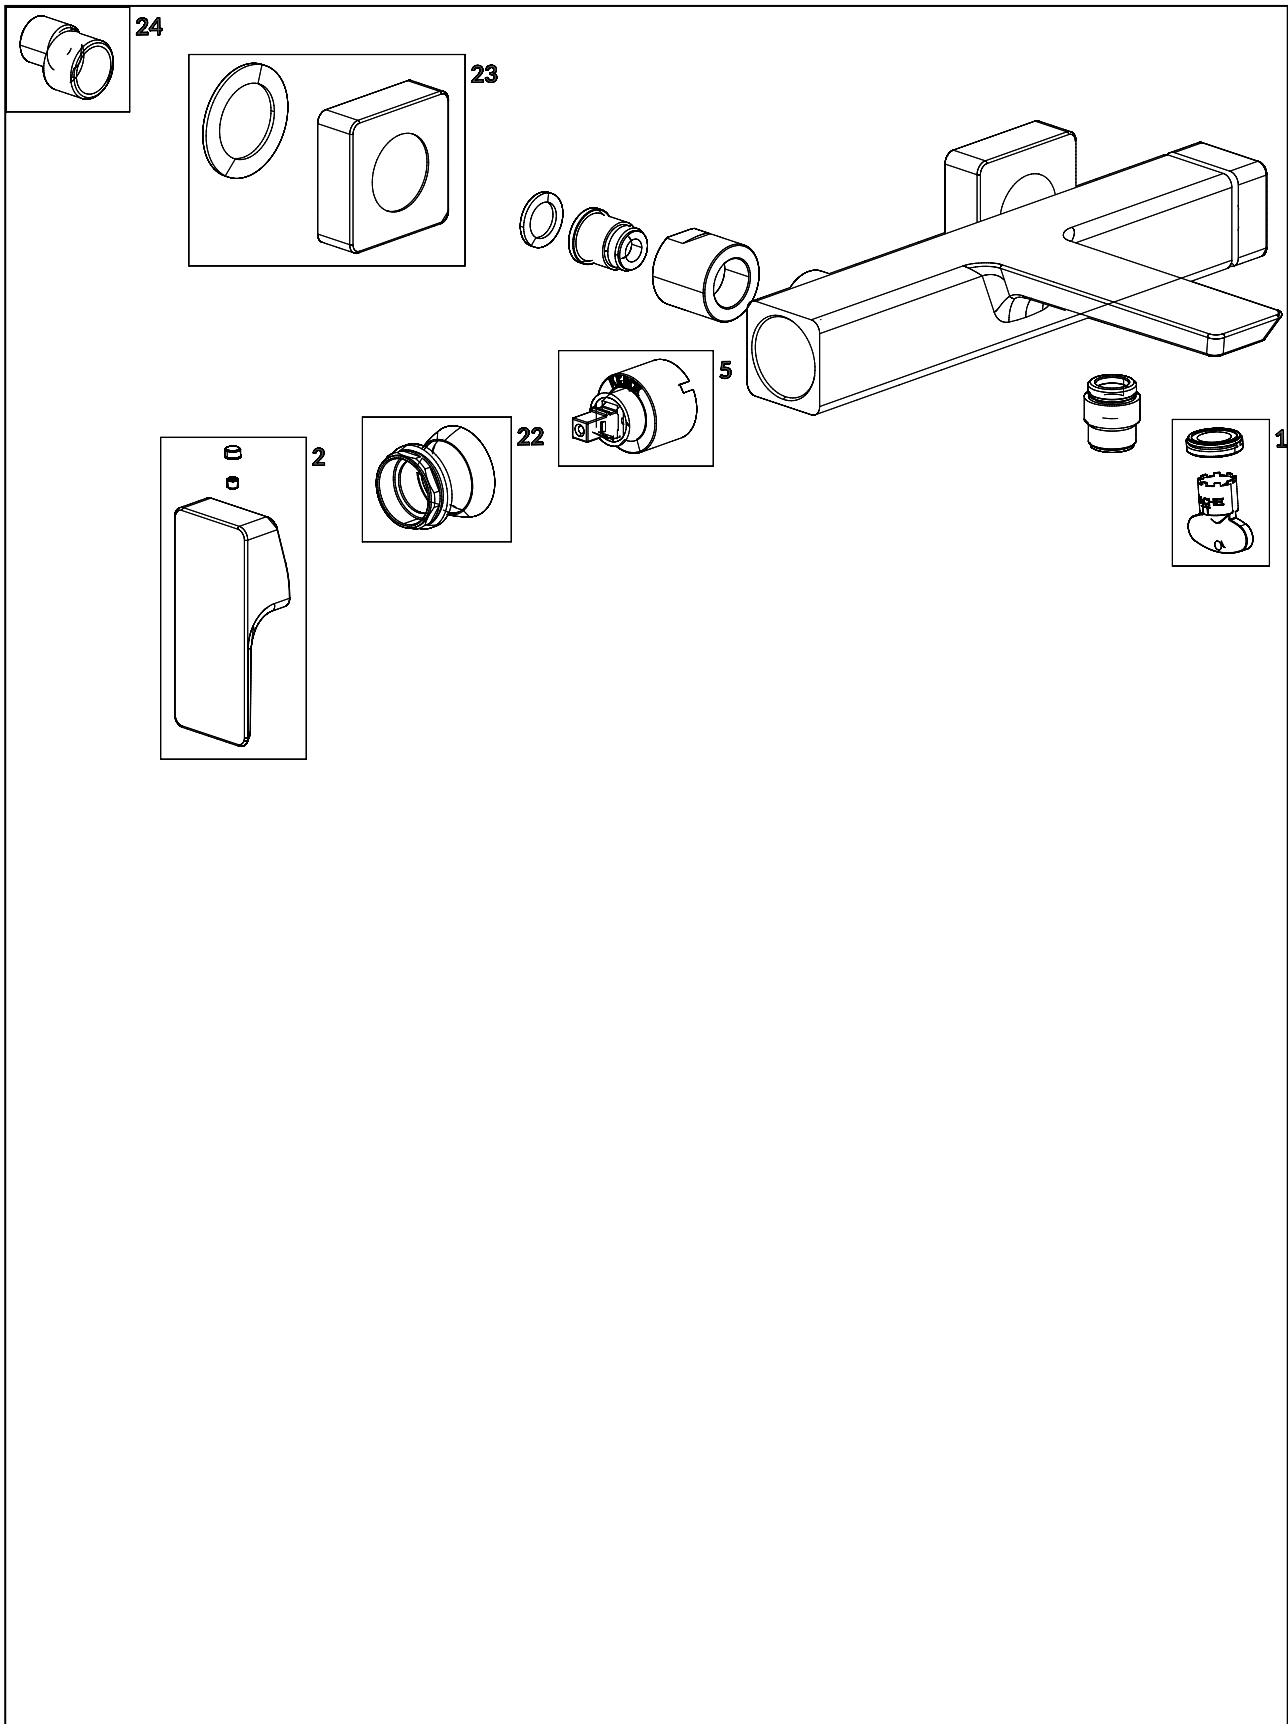

TAPS & FITTINGS SUBWAY 3.0

PRODUCT INFORMATION

1. POSITION

Article number	TVT112002000K5
Article title	Villeroy & Boch Subway 3.0 Single-lever bath & shower mixer, Matt Black
Product designation	Single-lever bath & shower mixer
Collection	Subway 3.0
Assembly / Assembly type	wall-mounted
Scope of delivery	1 x tap fitting , 1 x aerator key 1 x fastening 1 x installation instructions 1 x S-connection
Length in mm	232
Width in mm	303
Height in mm	108
Weight in kg	2,94
Material	Brass
Surface	matt
Colour name	Matt Black
EAN number	4062373800645
Air plus	An aerator enriches the water with air for a particularly soft, water-saving jet
Easy clean	Longer service life: optimum limescale removal by simply rubbing nozzles and aerators clean
Tap smartpressure	Constant water flow rate for washbasin mixers regardless of pressure fluctuations in the piping system
Length of spout in mm	209
Spacing of connection spigots in mm	150
Material	Brass
Angle jet regulator	10
Cartridge	Cartridge with ceramic discs
Connection dimensions	150
Diameter of faucet body	43
Swivel aerator	Yes
Thermostat	No
Cool Tap	No

COLOUR

COLOUR DESIGNATION

Matt Black

TECHNICAL DRAWINGS

TVT112002000K5

CHARACTERISTICS

An aerator enriches the water with air for a particularly soft, water-saving jet

Longer service life: optimum limescale removal by simply rubbing nozzles and aerators clean

Constant water flow rate for washbasin mixers regardless of pressure fluctuations in the piping system

FLOW CHART

EXPLOSION DRAWINGS

BILL OF MATERIALS

No.	Article No.	Description	Quantity
1	TVP00007200000	Aerator set	1
36	TVP11201000000	Diverter knob	1
5	TVP00013800000	Cartridge	1