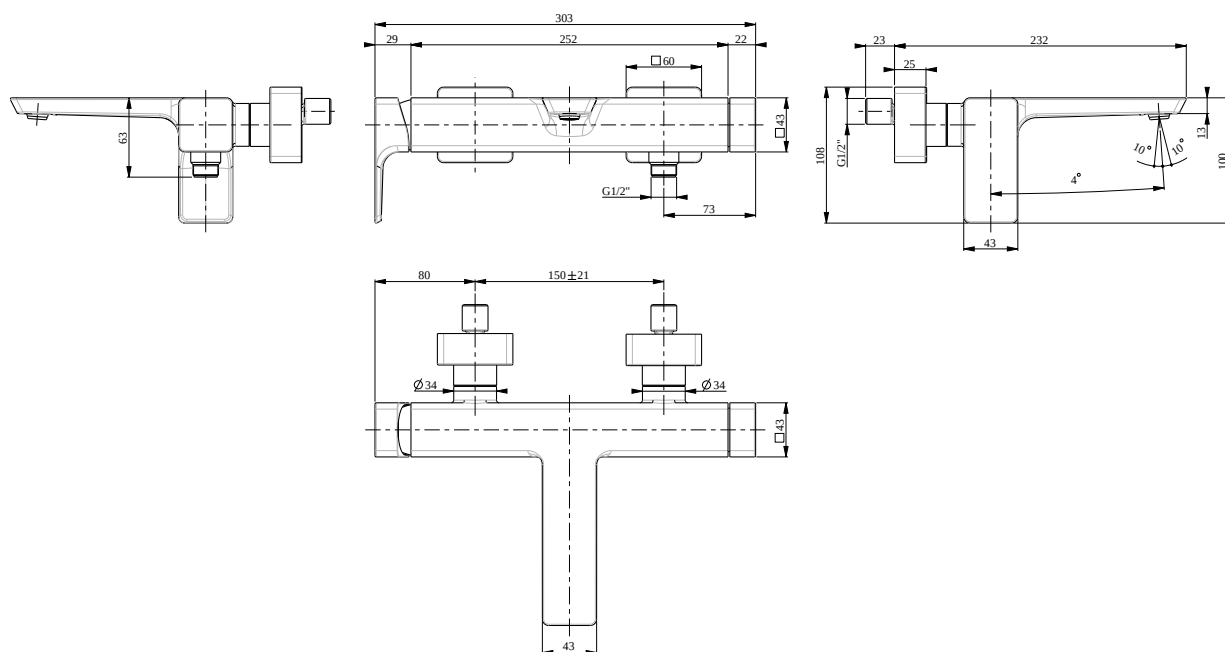

TAPS & FITTINGS SUBWAY 3.0

PRODUCT INFORMATION

1. POSITION

Article number	TVT112002000K5
Article title	Villeroy & Boch Subway 3.0 Single-lever bath & shower mixer, Matt Black
Product designation	Single-lever bath & shower mixer
Collection	Subway 3.0
Assembly / Assembly type	wall-mounted
Scope of delivery	1 x tap fitting , 1 x aerator key 1 x fastening 1 x installation instructions 1 x S-connection
Length in mm	232
Width in mm	303
Height in mm	108
Weight in kg	2,94
Material	Brass
Surface	matt
Colour name	Matt Black
EAN number	4062373800645
Air plus	An aerator enriches the water with air for a particularly soft, water-saving jet
Easy clean	Longer service life: optimum limescale removal by simply rubbing nozzles and aerators clean
Tap smartpressure	Constant water flow rate for washbasin mixers regardless of pressure fluctuations in the piping system
Length of spout in mm	209
Spacing of connection spigots in mm	150
Material	Brass
Angle jet regulator	10
Cartridge	Cartridge with ceramic discs
Connection dimensions	150
Diameter of faucet body	43
Swivel aerator	Yes
Thermostat	No
Cool Tap	No

COLOUR

COLOUR DESIGNATION

Matt Black

TECHNICAL DRAWINGS

TVT112002000K5

CHARACTERISTICS

An aerator enriches the water with air for a particularly soft, water-saving jet

Longer service life: optimum limescale removal by simply rubbing nozzles and aerators clean

Constant water flow rate for washbasin mixers regardless of pressure fluctuations in the piping system

FLOW CHART

EXPLOSION DRAWINGS

BILL OF MATERIALS

No.	Article No.	Description	Quantity
1	TVP00007200000	Aerator set	1
36	TVP11201000000	Diverter knob	1
5	TVP00013800000	Cartridge	1