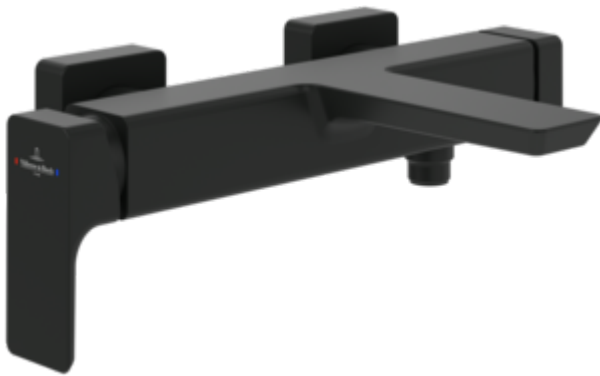

TAPS & FITTINGS SUBWAY 3.0

PRODUCT INFORMATION

1. POSITION

Article number	TVT112002000K5
Article title	Villeroy & Boch Subway 3.0 Single-lever bath & shower mixer, Matt Black
Product designation	Single-lever bath & shower mixer
Collection	Subway 3.0
Assembly / Assembly type	wall-mounted
Scope of delivery	1 x tap fitting , 1 x aerator key 1 x fastening 1 x installation instructions 1 x S-connection
Length in mm	232
Width in mm	303
Height in mm	108
Weight in kg	2,94
Material	Brass
Surface	matt
Colour name	Matt Black
EAN number	4062373800645
Air plus	An aerator enriches the water with air for a particularly soft, water-saving jet
Easy clean	Longer service life: optimum limescale removal by simply rubbing nozzles and aerators clean
Tap smartpressure	Constant water flow rate for washbasin mixers regardless of pressure fluctuations in the piping system
Length of spout in mm	209
Spacing of connection spigots in mm	150
Material	Brass
Angle jet regulator	10
Cartridge	Cartridge with ceramic discs
Connection dimensions	150
Diameter of faucet body	43
Swivel aerator	Yes
Thermostat	No
Cool Tap	No

COLOUR

COLOUR DESIGNATION

Matt Black

TECHNICAL DRAWINGS

TVT112002000K5

CHARACTERISTICS

An aerator enriches the water with air for a particularly soft, water-saving jet

Longer service life: optimum limescale removal by simply rubbing nozzles and aerators clean

Constant water flow rate for washbasin mixers regardless of pressure fluctuations in the piping system

FLOW CHART

EXPLOSION DRAWINGS

BILL OF MATERIALS

No.	Article No.	Description	Quantity
1	TVP00007200000	Aerator set	1
36	TVP11201000000	Diverter knob	1
5	TVP00013800000	Cartridge	1