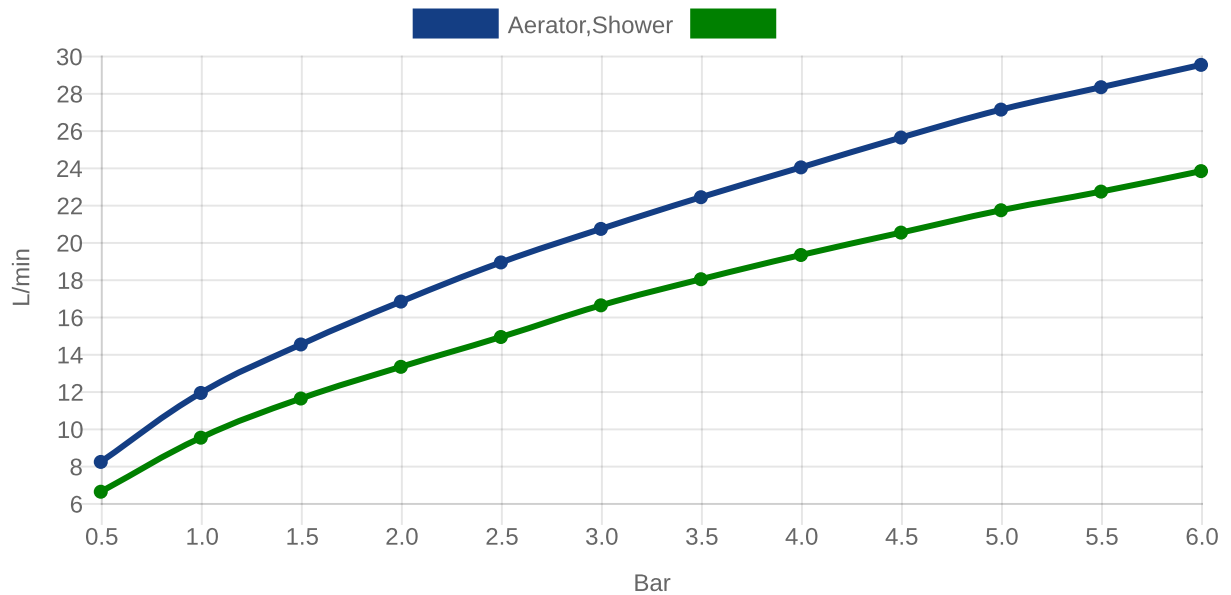

TAPS & FITTINGS SUBWAY 3.0

PRODUCT INFORMATION

1. POSITION

Article number	TVT112002000K5
Article title	Villeroy & Boch Subway 3.0 Single-lever bath & shower mixer, Matt Black
Product designation	Single-lever bath & shower mixer
Collection	Subway 3.0
Assembly / Assembly type	wall-mounted
Scope of delivery	1 x tap fitting , 1 x aerator key 1 x fastening 1 x installation instructions 1 x S-connection
Length in mm	232
Width in mm	303
Height in mm	108
Weight in kg	2,94
Material	Brass
Surface	matt
Colour name	Matt Black
EAN number	4062373800645
Air plus	An aerator enriches the water with air for a particularly soft, water-saving jet
Easy clean	Longer service life: optimum limescale removal by simply rubbing nozzles and aerators clean
Tap smartpressure	Constant water flow rate for washbasin mixers regardless of pressure fluctuations in the piping system
Length of spout in mm	209
Spacing of connection spigots in mm	150
Material	Brass
Angle jet regulator	10
Cartridge	Cartridge with ceramic discs
Connection dimensions	150
Diameter of faucet body	43
Swivel aerator	Yes
Thermostat	No
Cool Tap	No

COLOUR

COLOUR DESIGNATION

Matt Black

TECHNICAL DRAWINGS

TVT112002000K5

CHARACTERISTICS

An aerator enriches the water with air for a particularly soft, water-saving jet

Longer service life: optimum limescale removal by simply rubbing nozzles and aerators clean

Constant water flow rate for washbasin mixers regardless of pressure fluctuations in the piping system

FLOW CHART

EXPLOSION DRAWINGS

BILL OF MATERIALS

No.	Article No.	Description	Quantity
1	TVP00007200000	Aerator set	1
36	TVP11201000000	Diverter knob	1
5	TVP00013800000	Cartridge	1