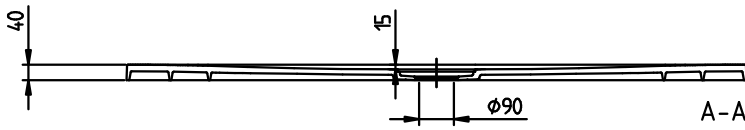

SHOWER TRAY SQUARO INFINITY

PRODUCT INFORMATION

1 . POSITION

Article number	UDQ1690SQI2V-3S
Article title	Villeroy & Boch Squaro Infinity Rectangular shower tray, 1600 x 900 x 40 mm, Grey
Product designation	Rectangular shower tray
Collection	Squaro Infinity
Assembly / Assembly type	flush-fitting installation, Installation on tiles Installation on a base
Assembly instructions	Quaryl shower trays can be cut to size on site in accordance with the installation instructions; see pro.villeroy-boch for a detailed video.
Drainage rate in l/min	48
Scope of delivery	1 x rectangular shower tray , 1 x outlet cover in matching matt colour with chrome-plated strip
Ordering information	Supplied without support frame / base.
Length in mm	1600
Width in mm	900
Height in mm	40
Interior depth	15
Weight in kg	38,40
Material	Quaryl®
Colour name	Grey
With feet/base	No
Other material	Outlet cover: Acrylic
Other surfaces	Outlet cover: matt
With bath support	No
Anti-slip class	Anti-slip class C
EAN number	4051202458607

COLOUR

COLOUR DESIGNATION

Grey

TECHNICAL DRAWINGS

UDQ1690SQI2V-3S

<p>SQUARO INFINITY 1600x900 UDQ1690SQI2 V02 / 14 -05-2020</p>	 <p>Villeroy & Boch 1748</p>
---	---