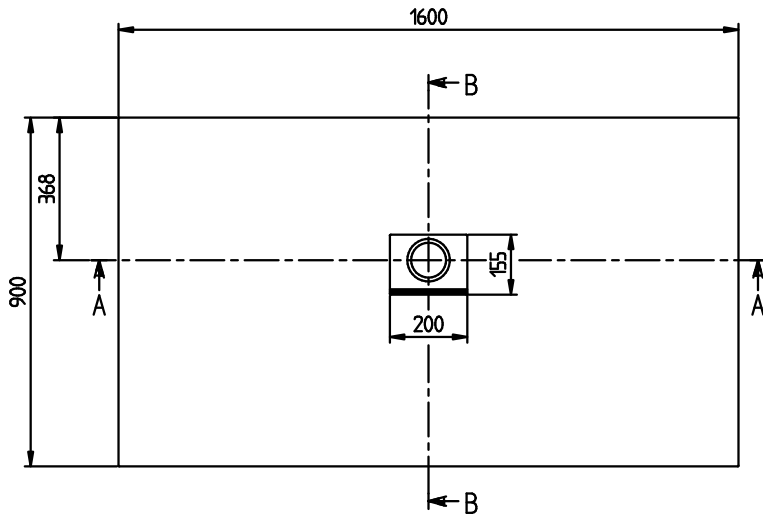

TECHNICAL DRAWINGS

UDQ1690SQI2V-3S

SQUARO INFINITY 1600x900 UDQ1690SQI2 V02 / 14 -05-2020	Villeroy & Boch 1748