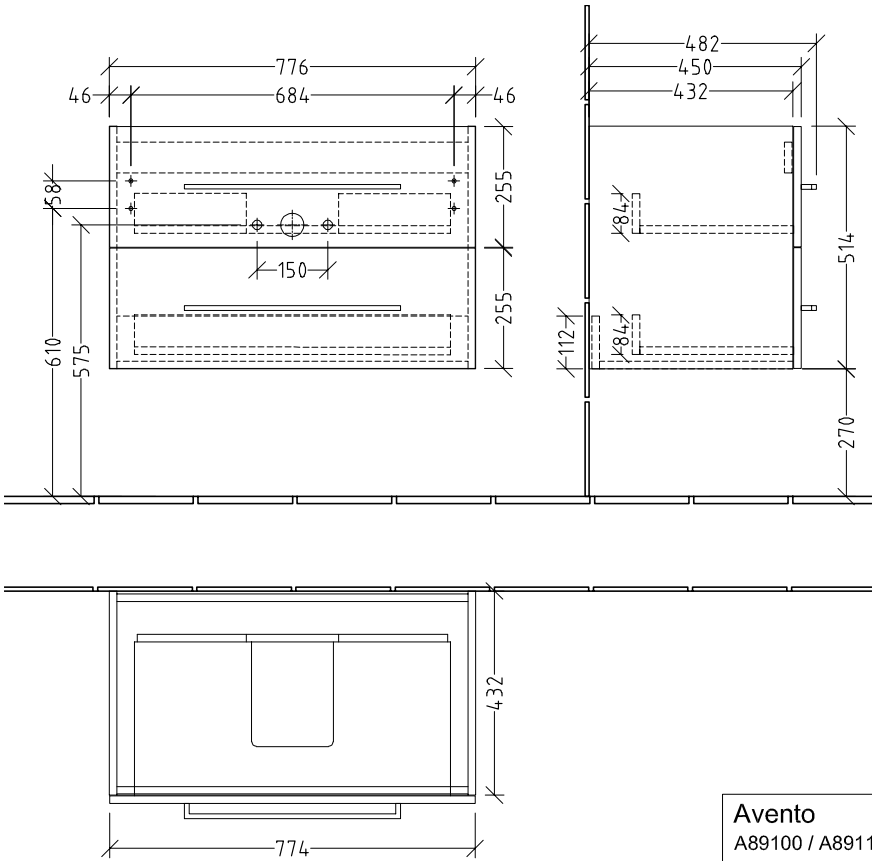

BATHROOM FURNITURE AVENTO

PRODUCT INFORMATION

1. POSITION

COLOUR

COLOUR DESIGNATION

Brilliant White

TECHNICAL DRAWINGS

A89100VE