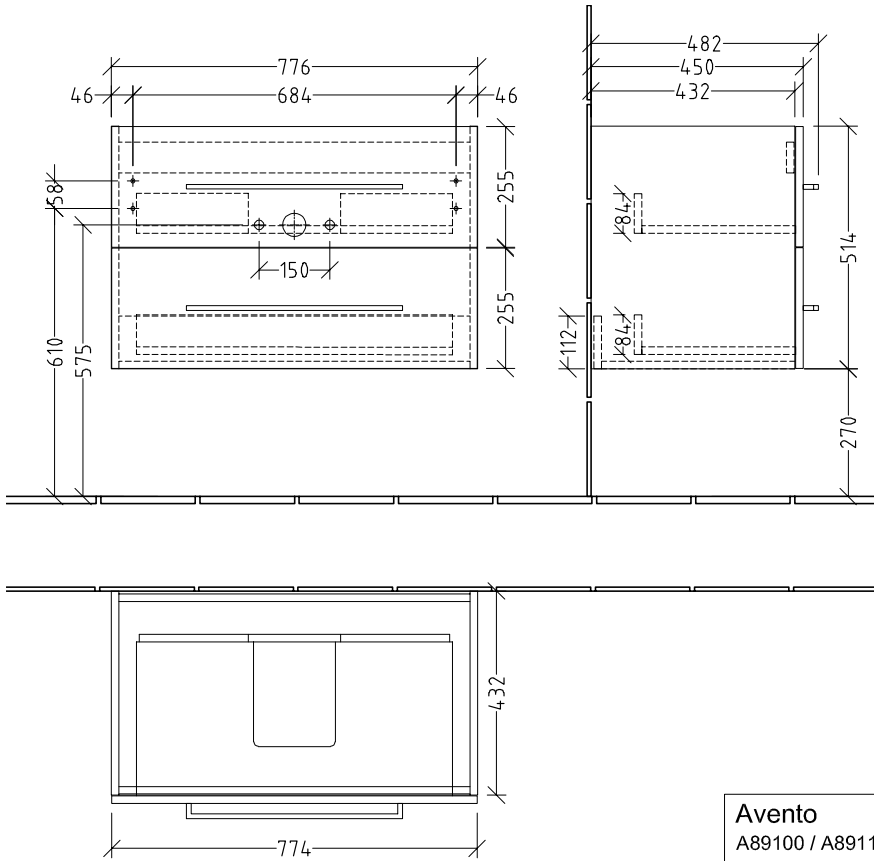

TECHNICAL DRAWINGS

A89100RK

Avento
A89100 / A89110

V02 / 21.11.2023