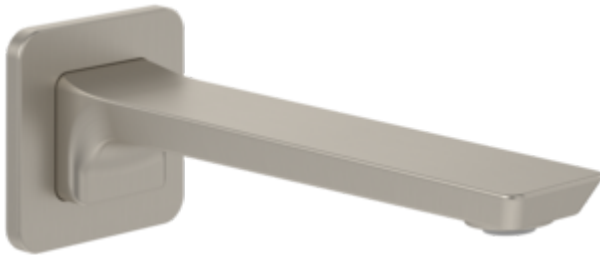

TAPS & FITTINGS SUBWAY 3.0

PRODUCT INFORMATION

1 . POSITION

Article number	TVT11200100064
Article title	Villeroy & Boch Subway 3.0 Bath spout for wall-mounted, Brushed Nickel Matt
Product designation	Bath spout
Collection	Subway 3.0
Assembly / Assembly type	wall-mounted
Scope of delivery	1 x tap fitting , 1 x aerator key 1 x fastening 1 x installation instructions
Length in mm	216
Width in mm	75
Height in mm	75
Weight in kg	0,95
Material	Brass
Surface	glossy
Colour name	Brushed Nickel Matt
EAN number	4062373800546
Air plus	An aerator enriches the water with air for a particularly soft, water-saving jet
Easy clean	Longer service life: optimum limescale removal by simply rubbing nozzles and aerators clean
Tap smartpressure	Constant water flow rate for washbasin mixers regardless of pressure fluctuations in the piping system
Length of spout in mm	194
Material	Brass
Volume	1,625
Angle jet regulator	4
Swivel aerator	Yes
Thermostat	No
Cool Tap	No
Spray types	Comfort jet

COLOUR

COLOUR DESIGNATION

Brushed Nickel Matt

TECHNICAL DRAWINGS

TVT11200100064

CHARACTERISTICS

An aerator enriches the water with air for a particularly soft, water-saving jet

Longer service life: optimum limescale removal by simply rubbing nozzles and aerators clean

Constant water flow rate for washbasin mixers regardless of pressure fluctuations in the piping system

FLOW CHART

EXPLOSION DRAWINGS

BILL OF MATERIALS

No.	Article No.	Description	Quantity
1	TVP00007200000	Aerator set	1
8	TVP11201100000	Fastening set	1