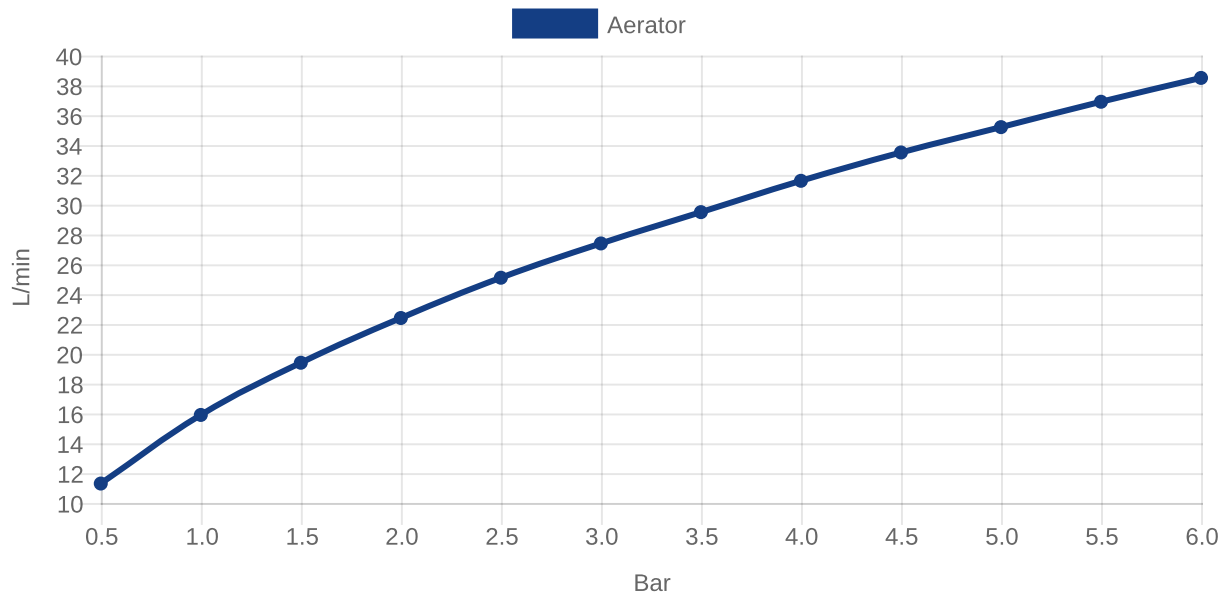

TAPS & FITTINGS SUBWAY 3.0

PRODUCT INFORMATION

1 . POSITION

Article number	TVT11200100064
Article title	Villeroy & Boch Subway 3.0 Bath spout for wall-mounted, Brushed Nickel Matt
Product designation	Bath spout
Collection	Subway 3.0
Assembly / Assembly type	wall-mounted
Scope of delivery	1 x tap fitting , 1 x aerator key 1 x fastening 1 x installation instructions
Length in mm	216
Width in mm	75
Height in mm	75
Weight in kg	0,95
Material	Brass
Surface	glossy
Colour name	Brushed Nickel Matt
EAN number	4062373800546
Air plus	An aerator enriches the water with air for a particularly soft, water-saving jet
Easy clean	Longer service life: optimum limescale removal by simply rubbing nozzles and aerators clean
Tap smartpressure	Constant water flow rate for washbasin mixers regardless of pressure fluctuations in the piping system
Length of spout in mm	194
Material	Brass
Volume	1,625
Angle jet regulator	4
Swivel aerator	Yes
Thermostat	No
Cool Tap	No
Spray types	Comfort jet

COLOUR

COLOUR DESIGNATION

Brushed Nickel Matt

TECHNICAL DRAWINGS

TVT11200100064

CHARACTERISTICS

An aerator enriches the water with air for a particularly soft, water-saving jet

Longer service life: optimum limescale removal by simply rubbing nozzles and aerators clean

Constant water flow rate for washbasin mixers regardless of pressure fluctuations in the piping system

FLOW CHART

EXPLOSION DRAWINGS

BILL OF MATERIALS

No.	Article No.	Description	Quantity
1	TVP00007200000	Aerator set	1
8	TVP11201100000	Fastening set	1