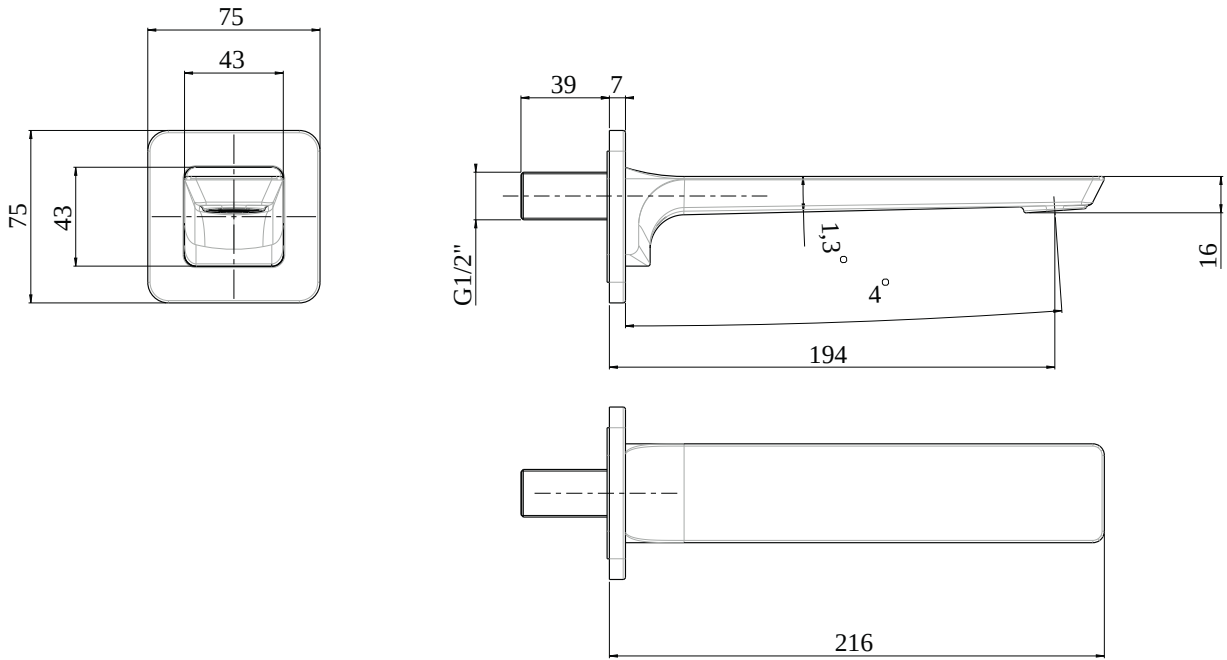

TAPS & FITTINGS SUBWAY 3.0

PRODUCT INFORMATION

1 . POSITION

Article number	TVT11200100064
Article title	Villeroy & Boch Subway 3.0 Bath spout for wall-mounted, Brushed Nickel Matt
Product designation	Bath spout
Collection	Subway 3.0
Assembly / Assembly type	wall-mounted
Scope of delivery	1 x tap fitting , 1 x aerator key 1 x fastening 1 x installation instructions
Length in mm	216
Width in mm	75
Height in mm	75
Weight in kg	0,95
Material	Brass
Surface	glossy
Colour name	Brushed Nickel Matt
EAN number	4062373800546
Air plus	An aerator enriches the water with air for a particularly soft, water-saving jet
Easy clean	Longer service life: optimum limescale removal by simply rubbing nozzles and aerators clean
Tap smartpressure	Constant water flow rate for washbasin mixers regardless of pressure fluctuations in the piping system
Length of spout in mm	194
Material	Brass
Volume	1,625
Angle jet regulator	4
Swivel aerator	Yes
Thermostat	No
Cool Tap	No
Spray types	Comfort jet

COLOUR

COLOUR DESIGNATION

Brushed Nickel Matt

TECHNICAL DRAWINGS

TVT11200100064

CHARACTERISTICS

An aerator enriches the water with air for a particularly soft, water-saving jet

Longer service life: optimum limescale removal by simply rubbing nozzles and aerators clean

Constant water flow rate for washbasin mixers regardless of pressure fluctuations in the piping system

FLOW CHART

EXPLOSION DRAWINGS

BILL OF MATERIALS

No.	Article No.	Description	Quantity
1	TVP00007200000	Aerator set	1
8	TVP11201100000	Fastening set	1