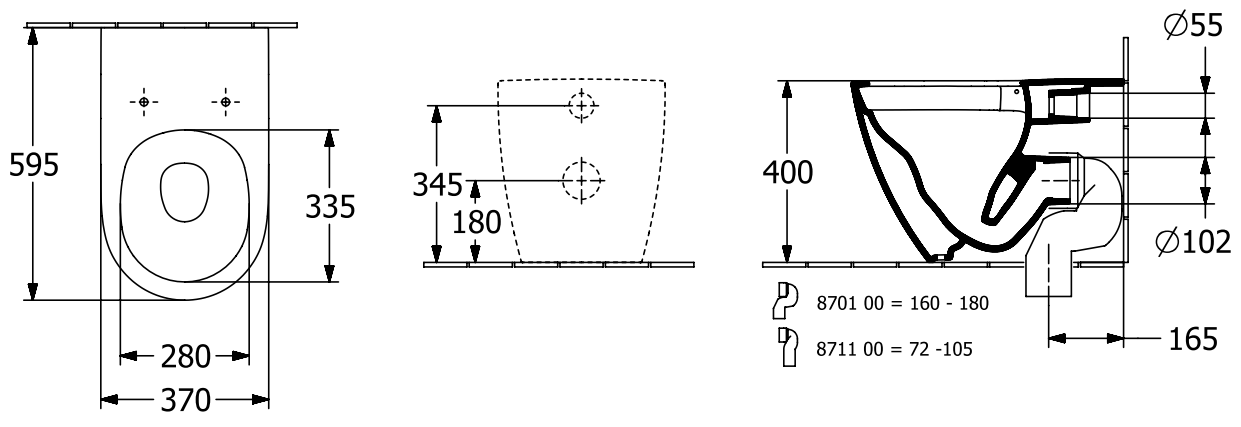

TOILET SUBWAY 3.0

PRODUCT INFORMATION

1. POSITION

Article number	4671T0R1
Article title	Villeroy & Boch Subway 3.0 Washdown toilet, rimless, floor-standing, with TwistFlush, White Alpin CeramicPlus
Product designation	Washdown toilet, rimless
Collection	Subway 3.0
Assembly / Assembly type	floor-standing, back to wall
Assembly instructions	not suitable for installation with flush valves
Scope of delivery	1 x washdown toilet, rimless , 1 x fastening set
Ordering information	Please order toilet seat separately. Please order Vario drainbend separately.
Length in mm	595
Width in mm	370
Height in mm	400
Weight in kg	32,80
Suitable for	Concealed cistern
Rimless	Yes
Innovative flushing technology (with TwistFlush)	Yes
Flush type	Washdown toilet
Flush volume l	3 / 4,5 l
Outlet / outlet	horizontal outlet
Wall-mounted - floor-standing	floor-standing
Lead	4
Material	Sanitary ceramics
Surface	glossy
Colour name	White Alpin CeramicPlus
EAN number	4062373850565

COLOUR

COLOUR DESIGNATION

White Alpin

TECHNICAL DRAWINGS

4671T0R1

EXPLOSION DRAWINGS

BILL OF MATERIALS

No.	Article No.	Description	Quantity
1	92248701	Fastening set	1
2	92240400	Hinge fastening	1