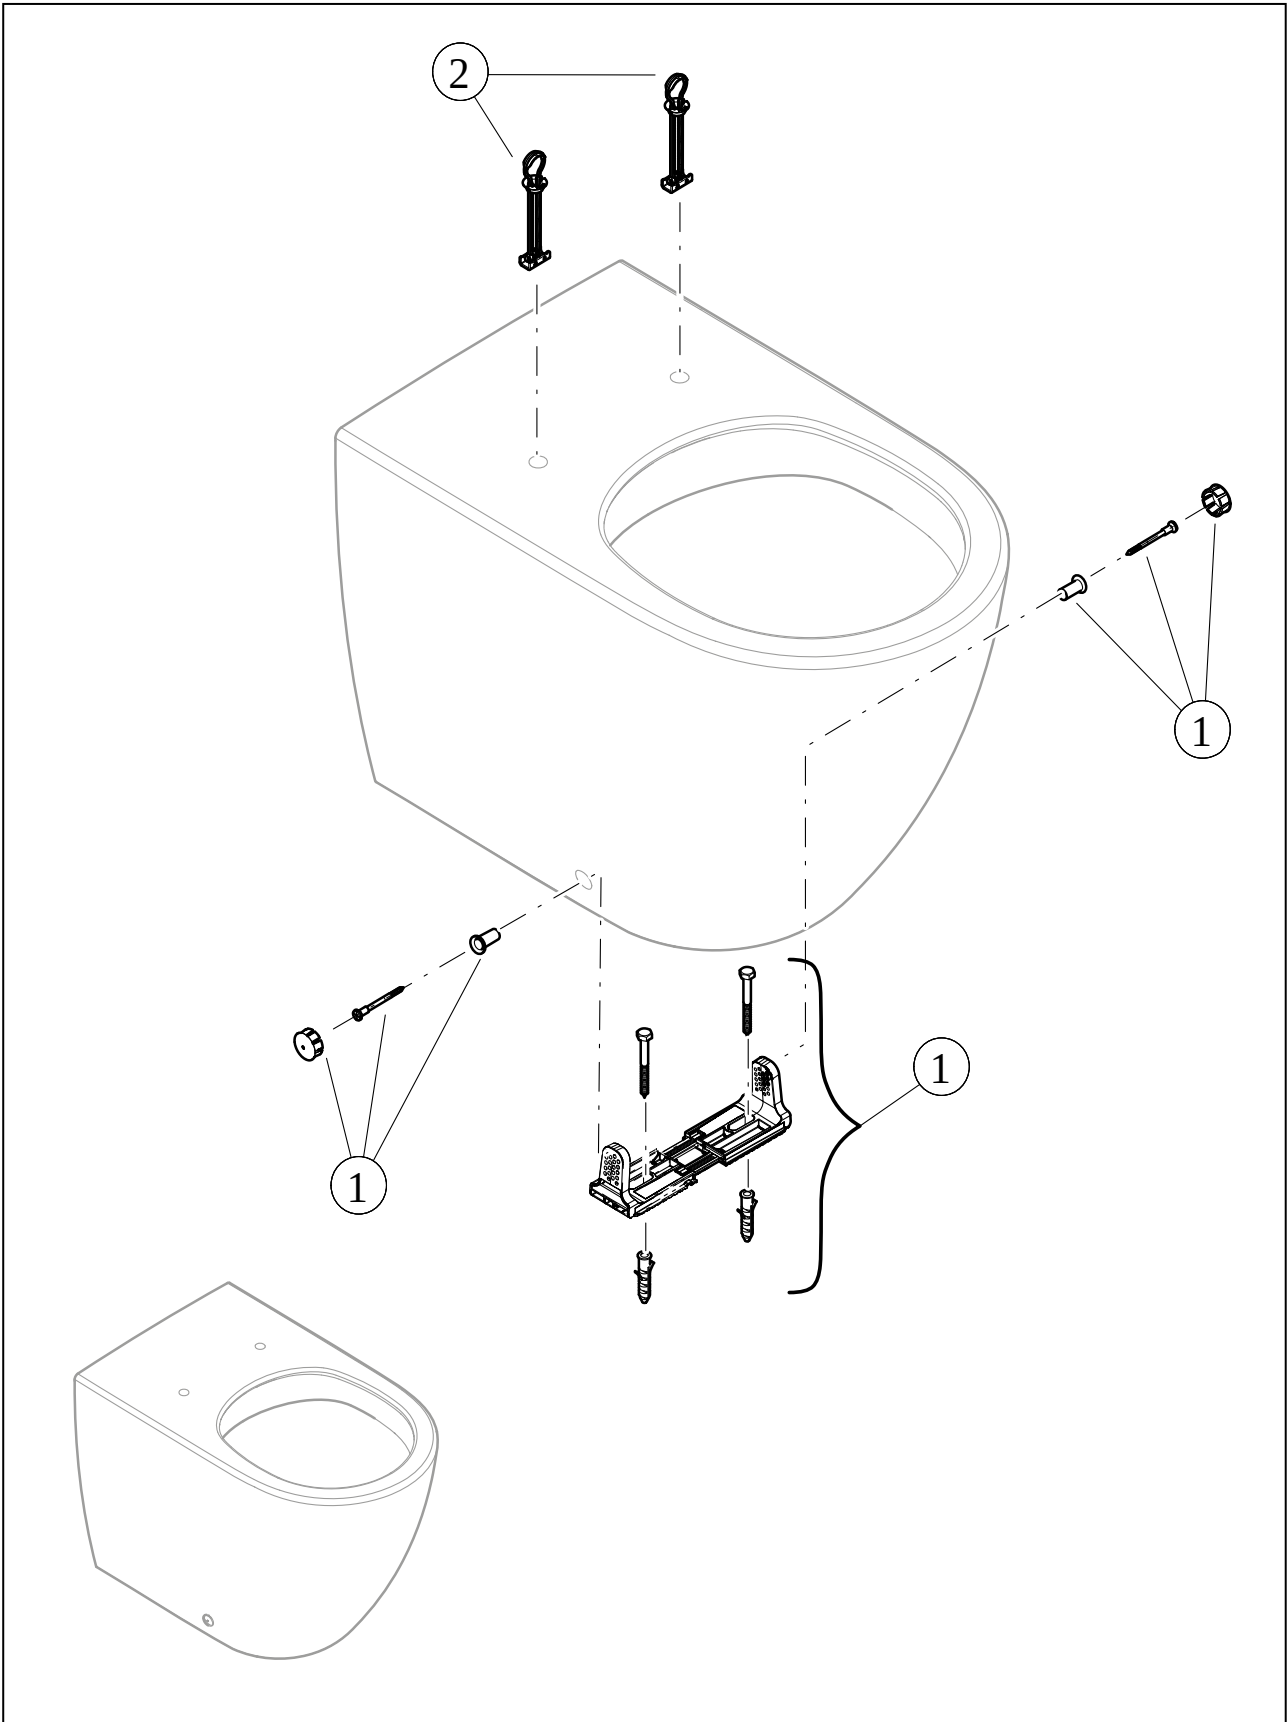

TOILET SUBWAY 3.0

PRODUCT INFORMATION

1. POSITION

Article number	4671T0R1
Article title	Villeroy & Boch Subway 3.0 Washdown toilet, rimless, floor-standing, with TwistFlush, White Alpin CeramicPlus
Product designation	Washdown toilet, rimless
Collection	Subway 3.0
Assembly / Assembly type	floor-standing, back to wall
Assembly instructions	not suitable for installation with flush valves
Scope of delivery	1 x washdown toilet, rimless , 1 x fastening set
Ordering information	Please order toilet seat separately. Please order Vario drainbend separately.
Length in mm	595
Width in mm	370
Height in mm	400
Weight in kg	32,80
Suitable for	Concealed cistern
Rimless	Yes
Innovative flushing technology (with TwistFlush)	Yes
Flush type	Washdown toilet
Flush volume l	3 / 4,5 l
Outlet / outlet	horizontal outlet
Wall-mounted - floor-standing	floor-standing
Lead	4
Material	Sanitary ceramics
Surface	glossy
Colour name	White Alpin CeramicPlus
EAN number	4062373850565

COLOUR

COLOUR DESIGNATION

White Alpin

TECHNICAL DRAWINGS

4671T0R1

EXPLOSION DRAWINGS

BILL OF MATERIALS

No.	Article No.	Description	Quantity
1	92248701	Fastening set	1
2	92240400	Hinge fastening	1