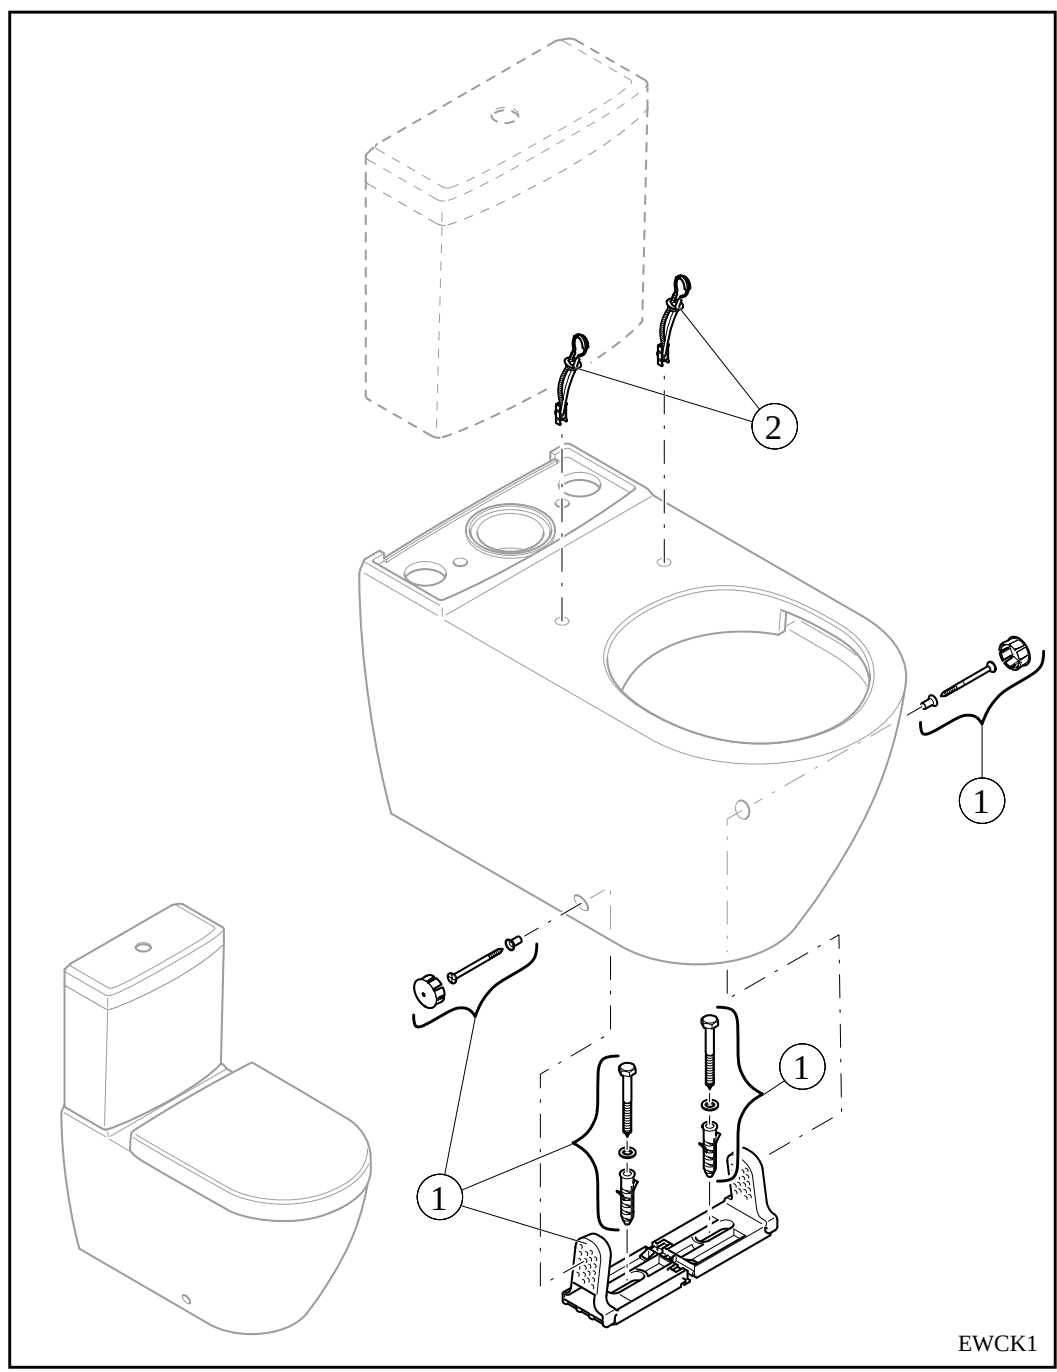

TOILET VENTICELLO

PRODUCT INFORMATION

1 . POSITION

Article number	4612R001
Article title	Villeroy & Boch Venticello Washdown toilet for close-coupled WC-suite, rimless, floor-standing, with DirectFlush, White Alpin
Product designation	Washdown toilet for close-coupled WC-suite, rimless
Collection	Venticello
Assembly / Assembly type	floor-standing, back to wall
Assembly instructions	recommendation: to be installed from the wall at: 15 mm
Scope of delivery	1 x washdown toilet, rimless , 1 x fastening set
Ordering information	Please order toilet seat separately. Please order cistern separately. Please order Vario drainbend separately.
Length in mm	700
Width in mm	375
Height in mm	400
Weight in kg	38,70
Suitable for	Mounted cistern
Rimless	Yes
Innovative flushing technology (with TwistFlush)	No
Flush type	Washdown toilet
Flush volume l	3 / 4,5 l
Outlet / outlet	horizontal outlet
Wall-mounted - floor-standing	floor-standing
Leed	4
Material	Sanitary ceramics
Surface	glossy
Colour name	White Alpin
EAN number	4051202319878

COLOUR

COLOUR DESIGNATION

White Alpin

TECHNICAL DRAWINGS

4612R001

EXPLOSION DRAWINGS

BILL OF MATERIALS

No.	Article No.	Description	Quantity
2	92248701	Fastening set	1
1	92240400	Hinge fastening	1