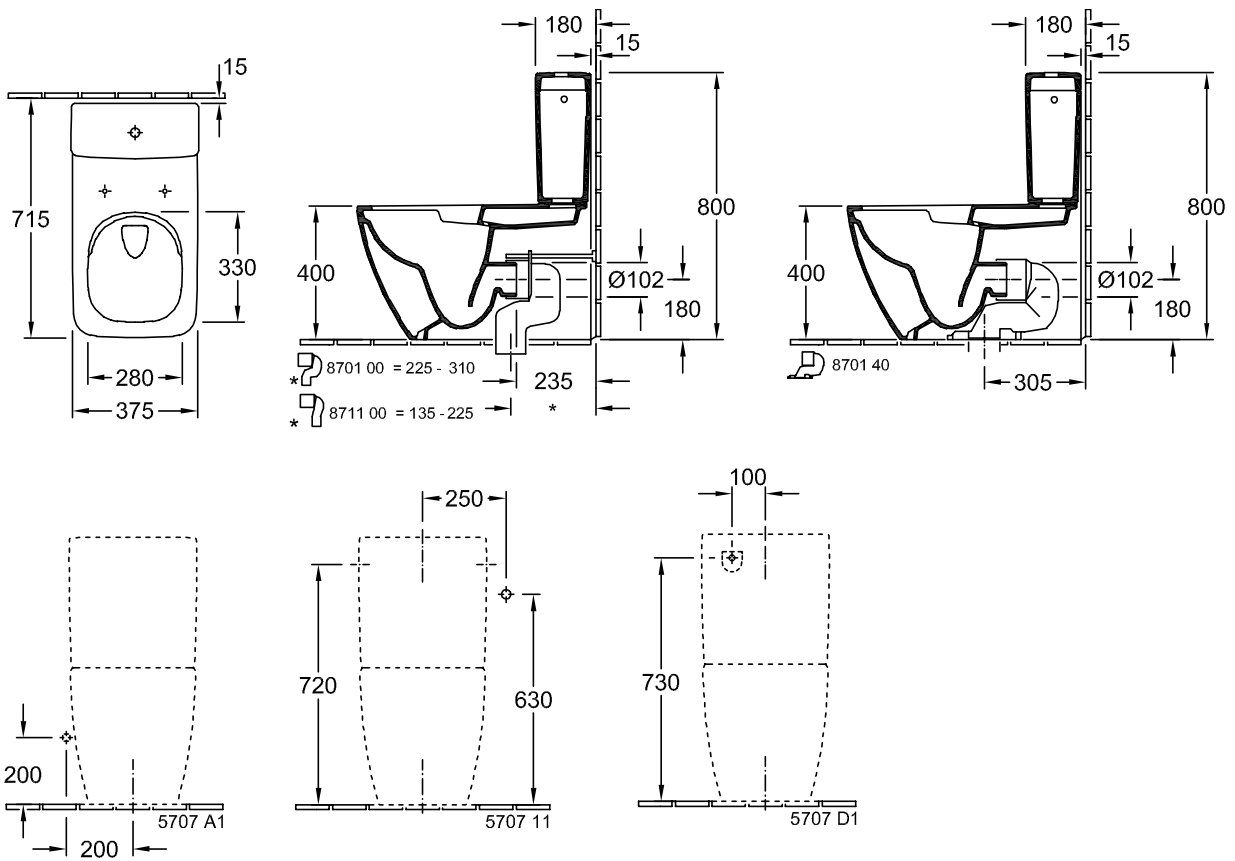

TOILET VENTICELLO

PRODUCT INFORMATION

1 . POSITION

Article number	4612R001
Article title	Villeroy & Boch Venticello Washdown toilet for close-coupled WC-suite, rimless, floor-standing, with DirectFlush, White Alpin
Product designation	Washdown toilet for close-coupled WC-suite, rimless
Collection	Venticello
Assembly / Assembly type	floor-standing, back to wall
Assembly instructions	recommendation: to be installed from the wall at: 15 mm
Scope of delivery	1 x washdown toilet, rimless , 1 x fastening set
Ordering information	Please order toilet seat separately. Please order cistern separately. Please order Vario drainbend separately.
Length in mm	700
Width in mm	375
Height in mm	400
Weight in kg	38,70
Suitable for	Mounted cistern
Rimless	Yes
Innovative flushing technology (with TwistFlush)	No
Flush type	Washdown toilet
Flush volume l	3 / 4,5 l
Outlet / outlet	horizontal outlet
Wall-mounted - floor-standing	floor-standing
Leed	4
Material	Sanitary ceramics
Surface	glossy
Colour name	White Alpin
EAN number	4051202319878

COLOUR

COLOUR DESIGNATION

White Alpin

TECHNICAL DRAWINGS

4612R001

EXPLOSION DRAWINGS

BILL OF MATERIALS

No.	Article No.	Description	Quantity
2	92248701	Fastening set	1
1	92240400	Hinge fastening	1