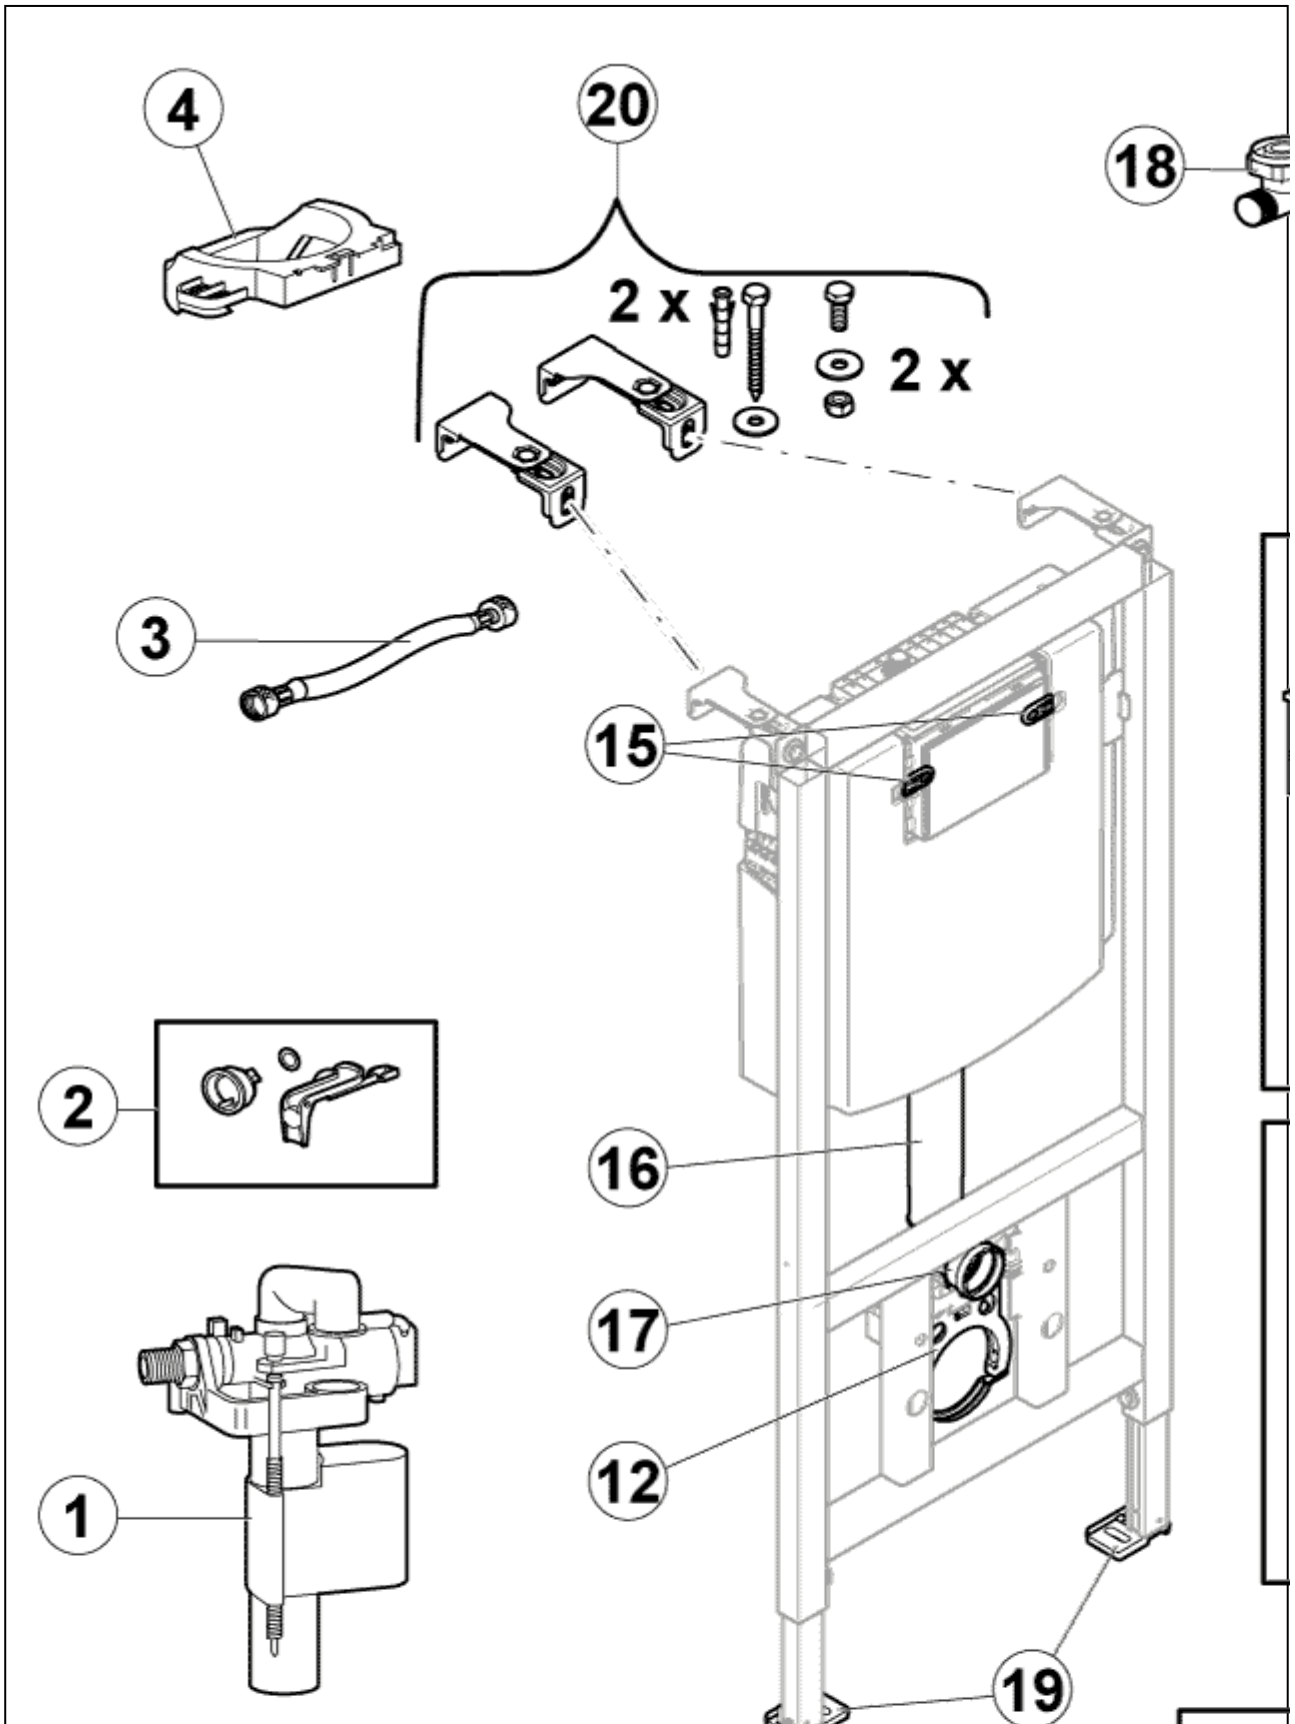

EXPLOSION DRAWINGS

BILL OF MATERIALS

No.	Article No.	Description	Quantity
14	92201100	Reducing sleeve	1
17	92236100	Seal for flush pipe bend	1
9	92173400	Outlet valve with flow restrictor	1
20	92211100	Fastening set	1
12	92173900	Clamp block	1
4	92234600	Positioning device	1
10	92249600	Fastening set	1
8	92210800	Seal for outlet valve	1
6	8L073400	Outlet valve	1
1	8L387000	AirGap filling valve WRAS-approved	1
5	92249400	Construction protection for concealed cistern	1
15	92234500	Clip for tank	1
7	92249500	Cable box for connecting to the outlet valve and flush plate	1
18	92173700	Two-part corner valve	1
11	92249700	Connection set	1
13	92173500	Toilet U-bend	1
19	92173600	System feet	1
2	92248900	Set of washers	1
16	92235900	Flush pipe	1
3	92234700	Connecting hoses	1