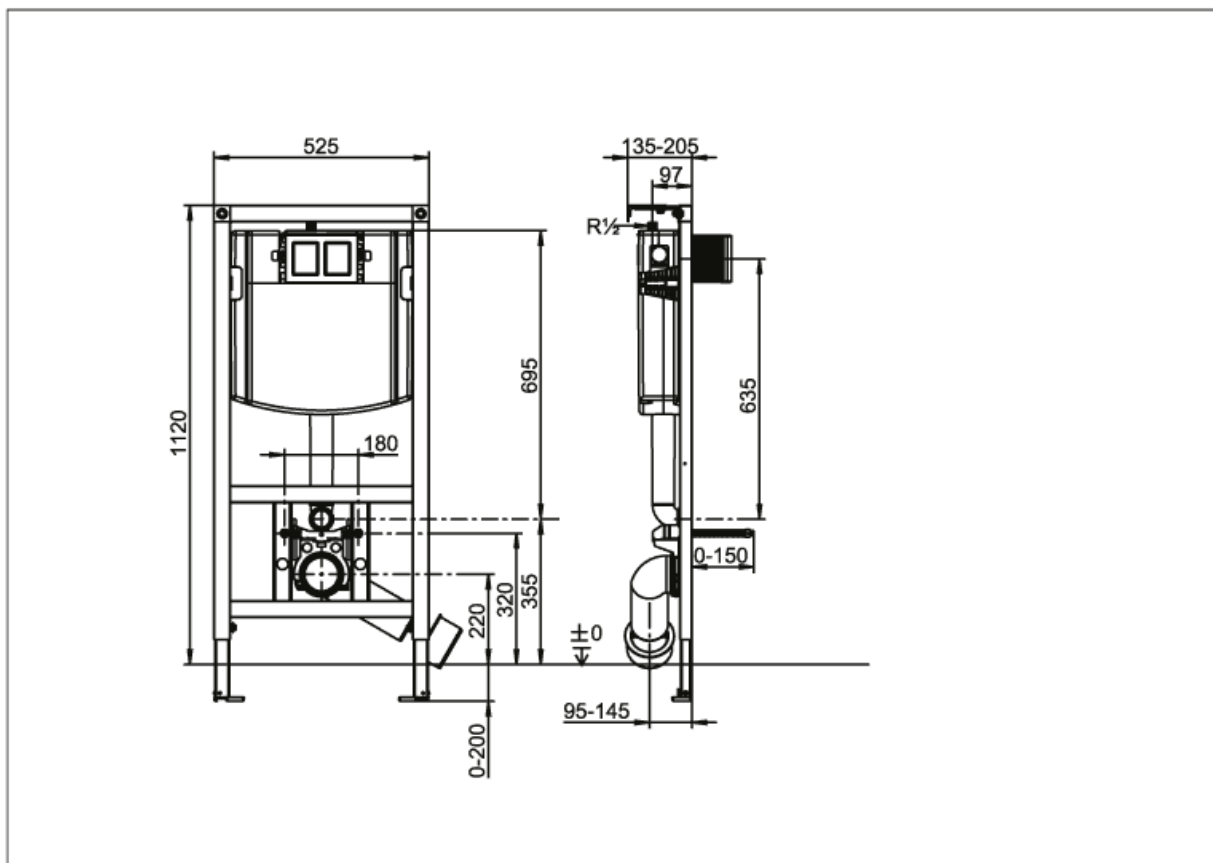

TECHNICAL DRAWINGS

92092900