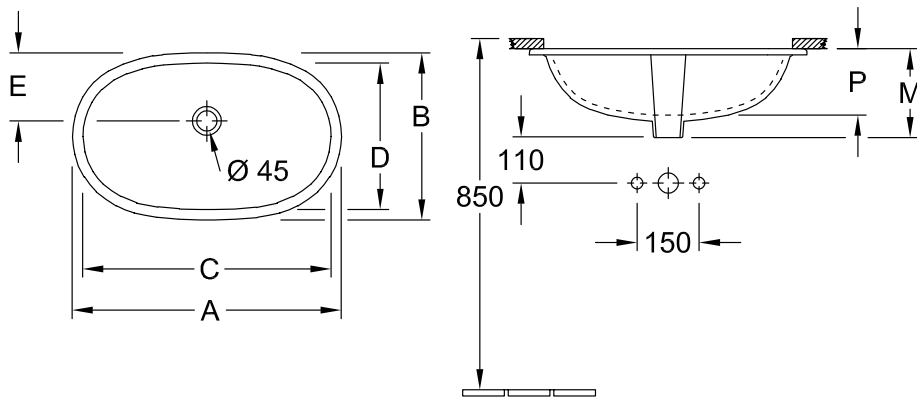

WASHBASINS O.NOVO

PRODUCT INFORMATION

1 . POSITION

Article number	41626001
Article title	Villeroy & Boch O.novo Undercounter washbasin, 600 x 350 x 208 mm, White Alpin, with overflow
Product designation	Undercounter washbasin
Collection	O.novo
PROJECTS	 START
Assembly / Assembly type	Undercounter
Assembly instructions	the hole for the washbasin can only be cut out using the original washbasin because tolerances of several millimetres are possible, installation possible in natural stone and laminate countertops
Scope of delivery	1 x undercounter washbasin , 1 x fastening set
Length in mm	350
Width in mm	600
Height in mm	208
Interior depth	150
Weight in kg	8,74
express delivery	No
Material	Sanitary ceramics
Surface	glossy
Colour name	White Alpin
With overflow	Yes
EAN number	4051202085391

COLOUR

COLOUR DESIGNATION

White Alpin

TECHNICAL DRAWINGS

41626001

	A	B	C	D	E	M	P
4162 60	650	400	600	350	165	208	160
4162 50	580	370	530	320	145	200	150