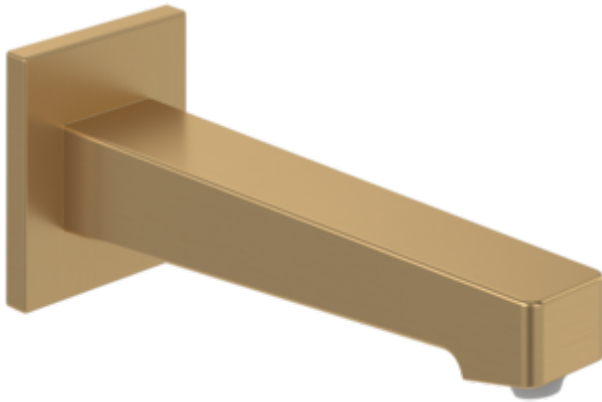

BATH & SHOWER MIXER ARCHITECTURA SQUARE

PRODUCT INFORMATION

Article title	Villeroy & Boch Architectura Square Bath spout for wall-mounted, Brushed Gold
Article number	TVT12500200076
Assembly / Assembly type	wall-mounted
Scope of delivery	1 x tap fitting , 1 x fastening 1 x installation instructions
Length in mm	224
Width in mm	75
Height in mm	55
Collection	Architectura Square
Weight in kg	0.82
Material	Brass
Surface	glossy
Colour name	Brushed Gold
EAN number	4062373809907
Model number	TVT125002000
Air plus	An aerator enriches the water with air for a particularly soft, water- saving jet
Easy clean	Longer service life: optimum limescale removal by simply rubbing nozzles and aerators clean
Tap smartpressure	Constant water flow rate for washbasin mixers regardless of pressure fluctuations in the piping system
Length of spout in mm	210
Material	Brass
Volume	1,2
Swivel aerator	No
Thermostat	No
Cool Tap	No
Spray types	Comfort flow

COLOURS

Colour	Description	Article number	EAN
	Brushed Gold	TVT12500200076	4062373809907

BATH & SHOWER MIXER ARCHITECTURA SQUARE

CHARACTERISTICS

An aerator enriches the water with air for a particularly soft, water-saving jet

Longer service life: optimum limescale removal by simply rubbing nozzles and aerators clean

Constant water flow rate for washbasin mixers regardless of pressure fluctuations in the piping system

BATH & SHOWER MIXER ARCHITECTURA SQUARE