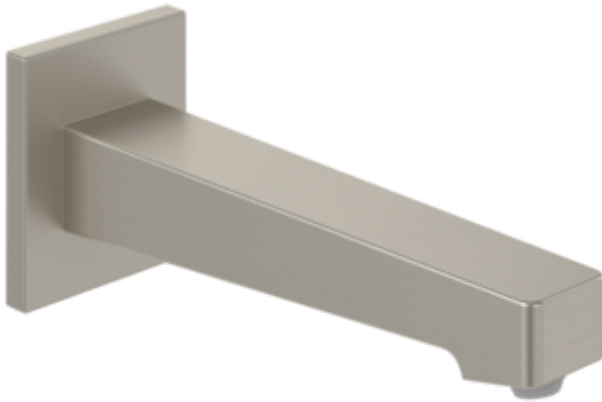

BATH & SHOWER MIXER ARCHITECTURA SQUARE

PRODUCT INFORMATION

Article title	Villeroy & Boch Architectura Square Bath spout for wall-mounted, Brushed Nickel Matt
Article number	TVT12500200064
Assembly / Assembly type	wall-mounted
Scope of delivery	1 x tap fitting , 1 x fastening 1 x installation instructions
Length in mm	224
Width in mm	75
Height in mm	55
Collection	Architectura Square
Weight in kg	0.82
Material	Brass
Colour name	Brushed Nickel Matt
EAN number	4062373810101
Model number	TVT125002000
Air plus	An aerator enriches the water with air for a particularly soft, water- saving jet
Easy clean	Longer service life: optimum limescale removal by simply rubbing nozzles and aerators clean
Tap smartpressure	Constant water flow rate for washbasin mixers regardless of pressure fluctuations in the piping system
Length of spout in mm	210
Material	Brass
Volume	1,2
Swivel aerator	No
Thermostat	No
Cool Tap	No
Spray types	Comfort flow

COLOURS

Colour	Description	Article number	EAN
	Brushed Nickel Matt	TVT12500200064	4062373810101

BATH & SHOWER MIXER ARCHITECTURA SQUARE

CHARACTERISTICS

An aerator enriches the water with air for a particularly soft, water-saving jet

Longer service life: optimum limescale removal by simply rubbing nozzles and aerators clean

Constant water flow rate for washbasin mixers regardless of pressure fluctuations in the piping system

BATH & SHOWER MIXER ARCHITECTURA SQUARE