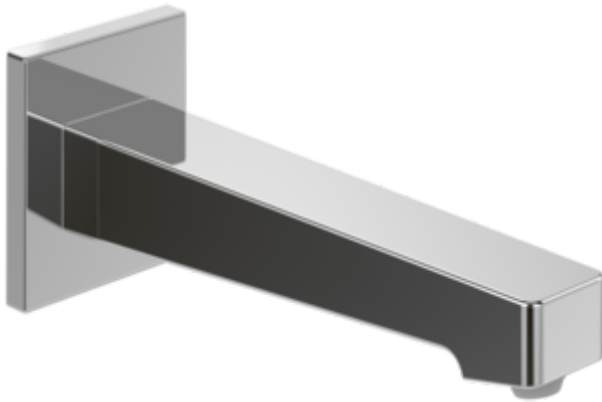

BATH & SHOWER MIXER ARCHITECTURA SQUARE

PRODUCT INFORMATION

Article title	Villeroy & Boch Architectura Square Bath spout for wall-mounted, Chrome
Article number	TVT12500200061
Assembly / Assembly type	wall-mounted
Scope of delivery	1 x tap fitting , 1 x fastening 1 x installation instructions
Length in mm	224
Width in mm	75
Height in mm	55
Collection	Architectura Square
Weight in kg	0.82
Material	Brass
Surface	glossy
Colour name	Chrome
EAN number	4062373755815
Model number	TVT125002000
Air plus	An aerator enriches the water with air for a particularly soft, water- saving jet
Easy clean	Longer service life: optimum limescale removal by simply rubbing nozzles and aerators clean
Tap smartpressure	Constant water flow rate for washbasin mixers regardless of pressure fluctuations in the piping system
Length of spout in mm	210
Material	Brass
Volume	1,2
Swivel aerator	No
Thermostat	No
Cool Tap	No
Spray types	Comfort flow

COLOURS

Colour	Description	Article number	EAN
	Chrome	TVT12500200061	4062373755815

BATH & SHOWER MIXER ARCHITECTURA SQUARE

CHARACTERISTICS

An aerator enriches the water with air for a particularly soft, water-saving jet

Longer service life: optimum limescale removal by simply rubbing nozzles and aerators clean

Constant water flow rate for washbasin mixers regardless of pressure fluctuations in the piping system

BATH & SHOWER MIXER ARCHITECTURA SQUARE