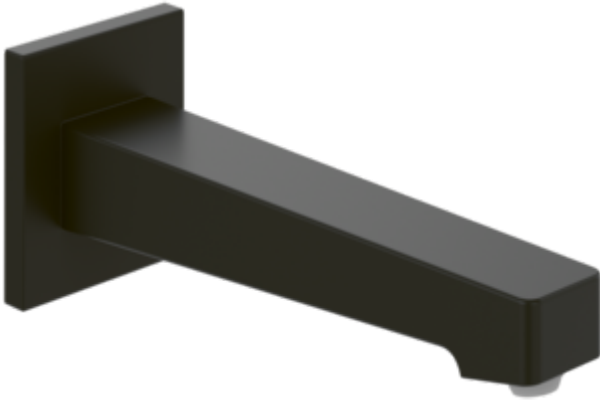

BATH & SHOWER MIXER ARCHITECTURA SQUARE

PRODUCT INFORMATION

Article title	Villeroy & Boch Architectura Square Bath spout for wall-mounted, Matt Black
Article number	TVT125002000K5
Assembly / Assembly type	wall-mounted
Scope of delivery	1 x tap fitting , 1 x fastening 1 x installation instructions
Length in mm	224
Width in mm	75
Height in mm	55
Collection	Architectura Square
Weight in kg	0.82
Material	Brass
Surface	matt
Colour name	Matt Black
EAN number	4062373810002
Model number	TVT125002000
Air plus	An aerator enriches the water with air for a particularly soft, water-saving jet
Easy clean	Longer service life: optimum limescale removal by simply rubbing nozzles and aerators clean
Tap smartpressure	Constant water flow rate for washbasin mixers regardless of pressure fluctuations in the piping system
Length of spout in mm	210
Material	Brass
Volume	1,2
Swivel aerator	No
Thermostat	No
Cool Tap	No
Spray types	Comfort flow

COLOURS

Colour	Description	Article number	EAN
	Matt Black	TVT125002000K5	4062373810002

BATH & SHOWER MIXER ARCHITECTURA SQUARE

CHARACTERISTICS

An aerator enriches the water with air for a particularly soft, water-saving jet

Longer service life: optimum limescale removal by simply rubbing nozzles and aerators clean

Constant water flow rate for washbasin mixers regardless of pressure fluctuations in the piping system

BATH & SHOWER MIXER ARCHITECTURA SQUARE