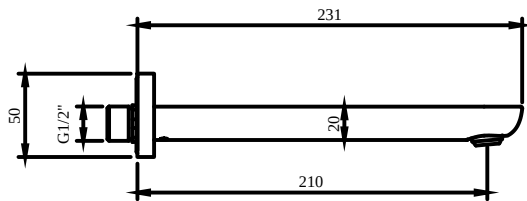

BATH & SHOWER MIXER O.NOVO

TECHNICAL DRAWINGS

TVT104505000

O.Novo TVT104505000	 Villeroy 174
V01 / 07.09.2021