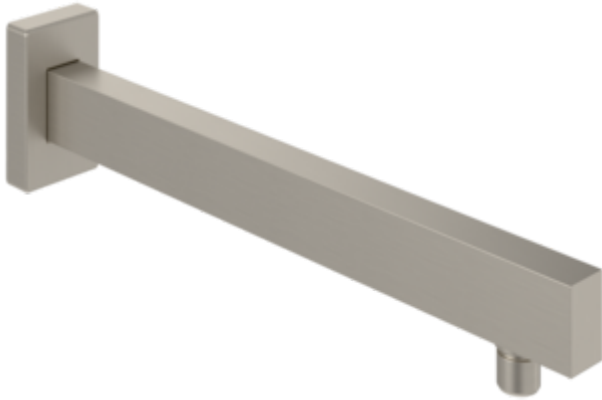

ACCESSORIES UNIVERSAL SHOWERS

PRODUCT INFORMATION

Article title	Villeroy & Boch Universal Showers Rain shower arm for wall-mounted Angular, Brushed Nickel Matt
Article number	TVC00045453064
Assembly / Assembly type	wall-mounted
Scope of delivery	1 x installation instructions
Length in mm	408
Width in mm	58
Height in mm	58
Collection	Universal Showers
Weight in kg	0.47
Colour name	Brushed Nickel Matt
EAN number	4062373804742
Model number	TVC000454530
Material	Brass
Volume	1,755
Swivel aerator	No
Thermostat	No
Cool Tap	No

COLOURS

Colour	Description	Article number	EAN
	Brushed Nickel Matt	TVC00045453064	4062373804742

ACCESSORIES UNIVERSAL SHOWERS

TECHNICAL DRAWINGS

TVC000454530