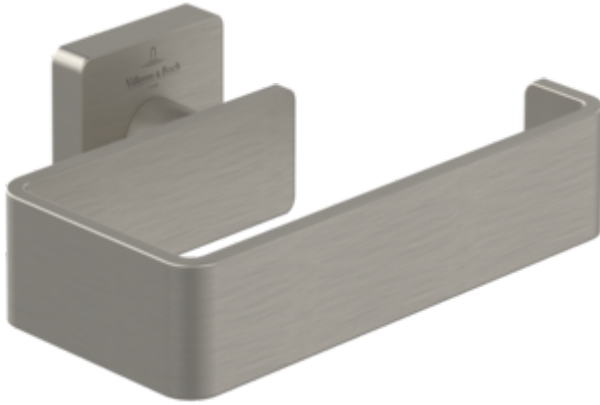

ACCESSORIES ELEMENTS - STRIKING

PRODUCT INFORMATION

Article title	Villeroy & Boch Elements - Striking Toilet roll holder without cover, 135 x 93 x 45 mm, Brushed Nickel Matt
Article number	TVA15201400064
Assembly / Assembly type	wall-mounted
Scope of delivery	1 x fastening , 1 x installation instructions
Length in mm	93
Width in mm	135
Height in mm	45
Collection	Elements - Striking
Weight in kg	0.352
Material	Brass
Surface	glossy
Colour name	Brushed Nickel Matt
EAN number	4051202980146
Model number	TVA152014000
Material	Brass
Volume	0,866
Swivel aerator	No
Thermostat	No
Cool Tap	No

COLOURS

Colour	Description	Article number	EAN
	Brushed Nickel Matt	TVA15201400064	4051202980146

ACCESSORIES ELEMENTS - STRIKING

TECHNICAL DRAWINGS

TVA152014000