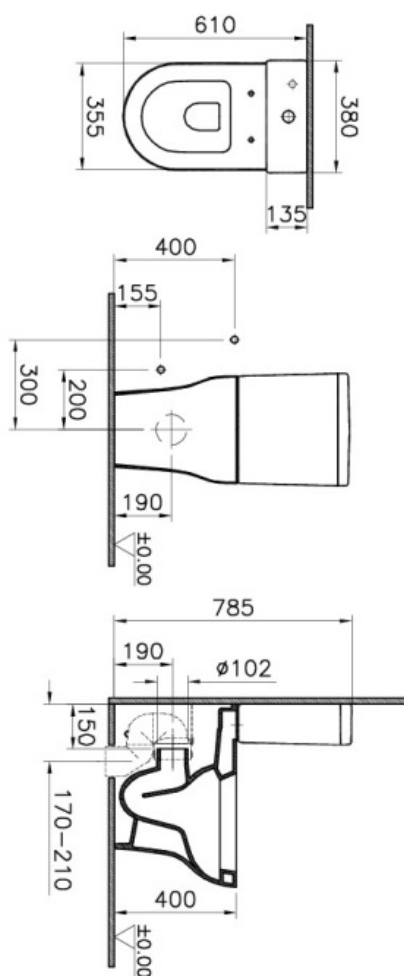

Description Zentrum Close-Coupled WC Pan, Fully Back-to-Wall

Code	5780L003-7200
Bidet Nozzle Inlet	Without Nozzle
CE	Yes
Material	Ceramic
Compatible Products	94-003-001
VitrAclean	No
Product Properties	Water Saving
Dimensions	60
Colour	White