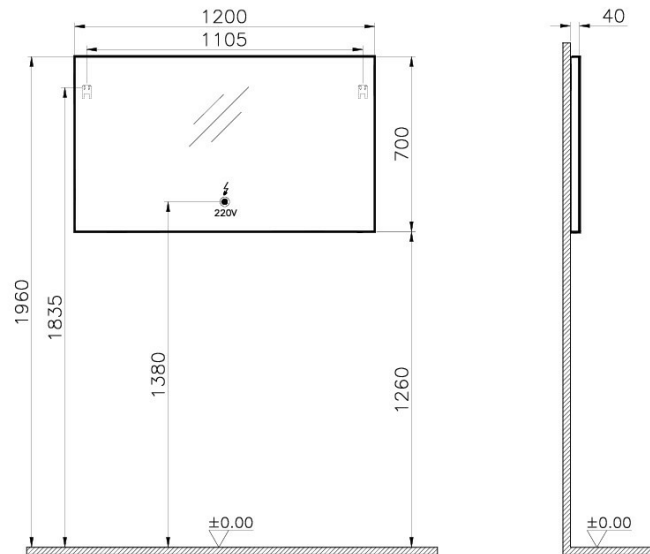

Name	Brite Mirror
Designer	Vitra Design Team
Assembly	Wall-Hung
Segments	Middle
Guarantee	2 Years
Lighting type	Led Lighting
Lighting	Yes
Finish-Body	Polymer
Light Operation Type	On/Off Switch
Mounting	Fully Assembled
Width	120 cm
Depth	4 cm

Product Code: 61304

Description

120 cm, Illuminated From Top And Bottom

VitrA reserves the right to make changes in products and technical details without prior notice.

All drawings contain the necessary measurements which are subject to standard tolerances. For exact measurements, in particular for customized installation scenarios, it can only be taken from the finished ceramic product.