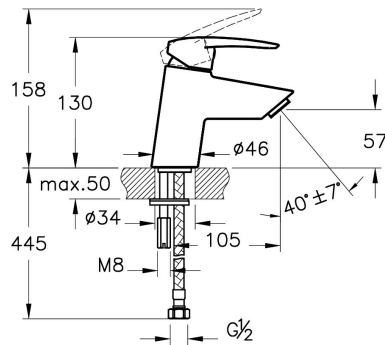

Name	Dynamic S Basin Mixer
Collection	Dynamic S
Colour	Chrome
Designer	Vitra Design Team
Certificate	Blue Life
Certificate	EPD
Guarantee	10 Years
Brassware Feature	Standard
Mounting type	Standard
Flow Rate	9 w/m
Product Feature Info	Water Saving

Product Code: A40950VUK

Description

VitrA reserves the right to make changes in products and technical details without prior notice.

All drawings contain the necessary measurements which are subject to standard tolerances. For exact measurements, in particular for customized installation scenarios, it can only be taken from the finished ceramic product.