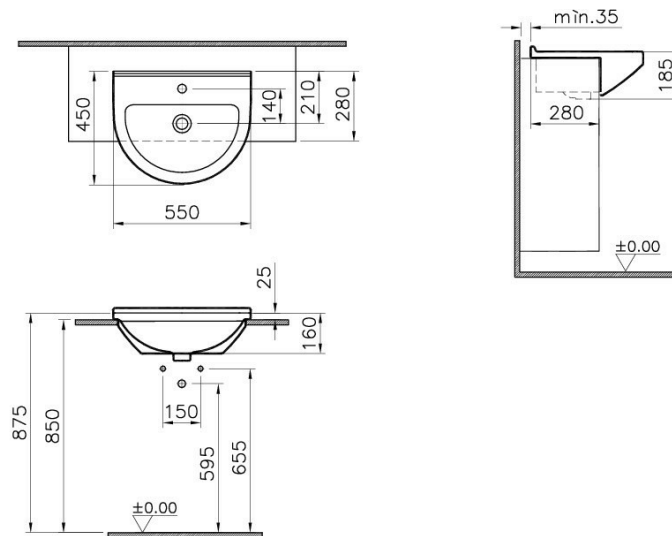

Name	S50 Round Semi-Recessed Basin
Collection	S50
Colour	White
Designer	NOA
Size	55 cm
Tap Hole Options	With Tap Hole
Overflow Hole	Yes
Certificate	CE
Segments	Middle-lower

Product Code: 5307B003-0001

## Description

55 cm

VitrA reserves the right to make changes in products and technical details without prior notice.

All drawings contain the necessary measurements which are subject to standard tolerances. For exact measurements, in particular for customized installation scenarios, it can only be taken from the finished ceramic product.