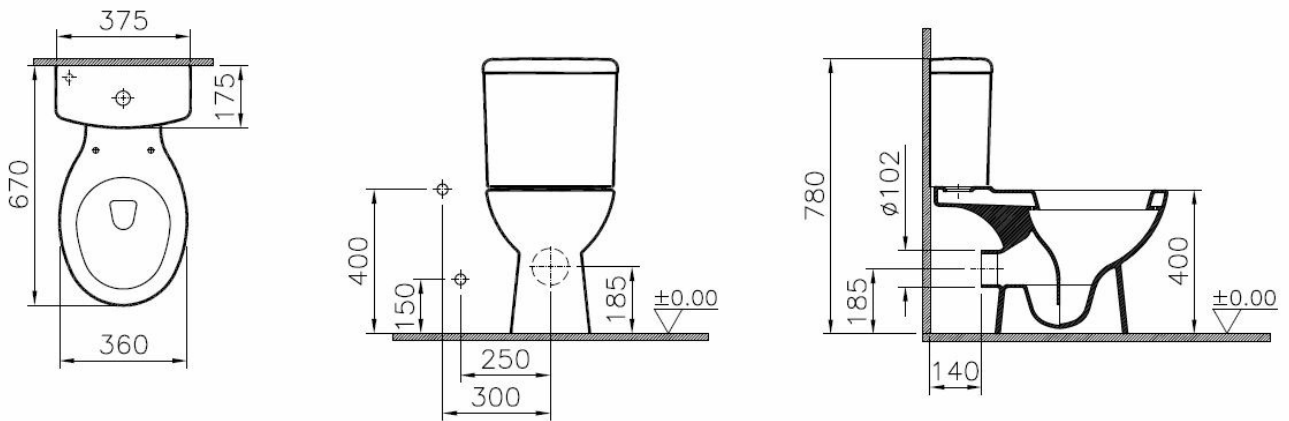

Name Layton Close-Coupled WC Pan

Collection Layton

Colour White

Designer VitrA Design Team

Certificate CE

Product Code: 6623L003-0838

Description

VitrA reserves the right to make changes in products and technical details without prior notice.

All drawings contain the necessary measurements which are subject to standard tolerances. For exact measurements, in particular for customized installation scenarios, it can only be taken from the finished ceramic product.