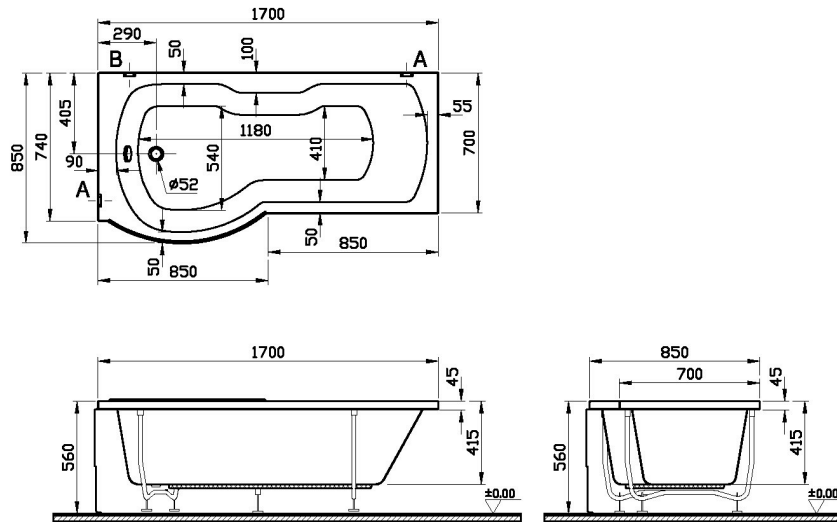

Name	Optima Shower Bathtub
Collection	Optima
Designer	Vitra Design Team
Shape	Offset
Guarantee	10 Years
Panel options	Acrylic
Direction	Left

Product Code: 52410001000

## Description

170 cm, Left-hand

VitrA reserves the right to make changes in products and technical details without prior notice.

All drawings contain the necessary measurements which are subject to standard tolerances. For exact measurements, in particular for customized installation scenarios, it can only be taken from the finished ceramic product.