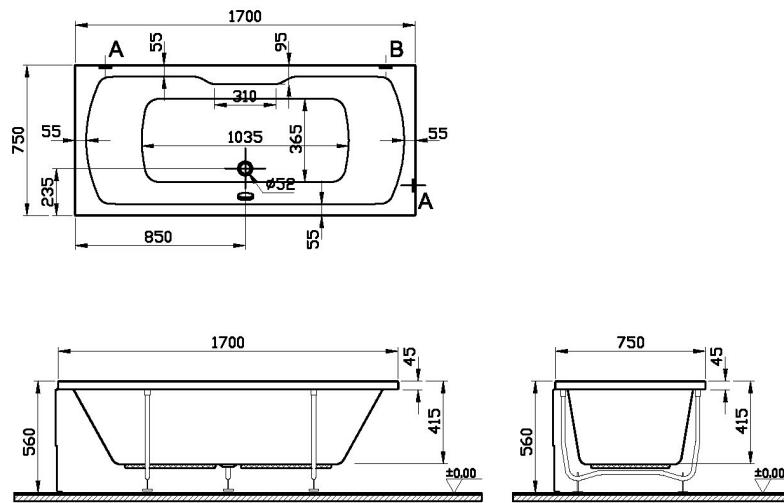

Name	Optima Double-Ended Bathtub
Collection	Optima
Designer	Vitra Design Team
Size	170x75
Shape	Offset
Guarantee	10 Years
Panel options	Acrylic

Product Code: 52430001000

Description

170 cm

VitrA reserves the right to make changes in products and technical details without prior notice.

All drawings contain the necessary measurements which are subject to standard tolerances. For exact measurements, in particular for customized installation scenarios, it can only be taken from the finished ceramic product.