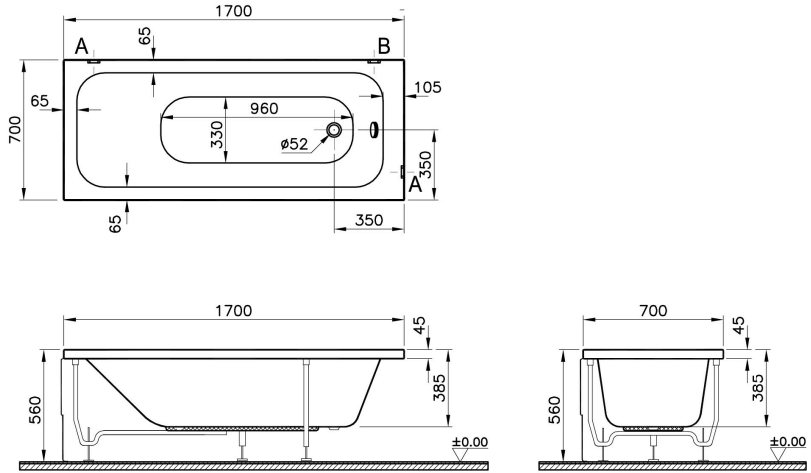

Name	Balance Rectangular Bathtub
Collection	Balance
Designer	Vitra Design Team
Size	170x70
Shape	Rectangular
Guarantee	10 Years
Panel options	Acrylic
Hydromassage option	Without Massage

Product Code: 55180001000

Description

170 cm

VitrA reserves the right to make changes in products and technical details without prior notice. All drawings contain the necessary measurements which are subject to standard tolerances. For exact measurements, in particular for customized installation scenarios, it can only be taken from the finished ceramic product.