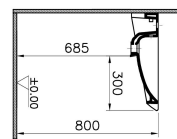

Name S2 Accessible Washbasin

Collection S20
Colour White
Designer NOA
Size 65 cm
Tap Hole Options With Tap Hole
Countertop Usage Unsuitable
Overflow Hole Yes
Certificate CE
Certificate NF
Segments Middle-lower

Product Code: 5291B003-0001

Description

65 cm

VitrA reserves the right to make changes in products and technical details without prior notice.

All drawings contain the necessary measurements which are subject to standard tolerances. For exact measurements, in particular for customized installation scenarios, it can only be taken from the finished ceramic product.