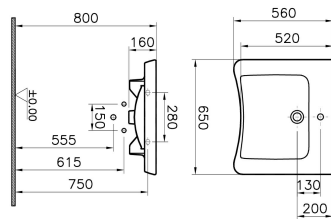

Name S2 Accessible Washbasin

Collection S20
Colour White
Designer NOA
Size 65 cm
Tap Hole Options With Tap Hole
Countertop Usage Unsuitable
Overflow Hole Yes
Certificate CE
Certificate NF
Segments Middle-lower

Product Code: 5291B003-0001

Description

65 cm

VitrA reserves the right to make changes in products and technical details without prior notice.

All drawings contain the necessary measurements which are subject to standard tolerances. For exact measurements, in particular for customized installation scenarios, it can only be taken from the finished ceramic product.