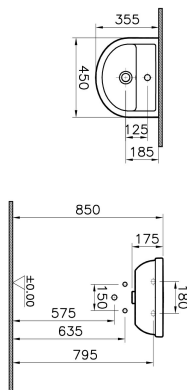

Name	Milton Standard Washbasin
Collection	Milton
Colour	White
Size	45 cm
Tap Hole Options	1 Tap Hole

Product Code: 5750L003-0999

Description

With Tap Hole, White

VitrA reserves the right to make changes in products and technical details without prior notice.

All drawings contain the necessary measurements which are subject to standard tolerances. For exact measurements, in particular for customized installation scenarios, it can only be taken from the finished ceramic product.