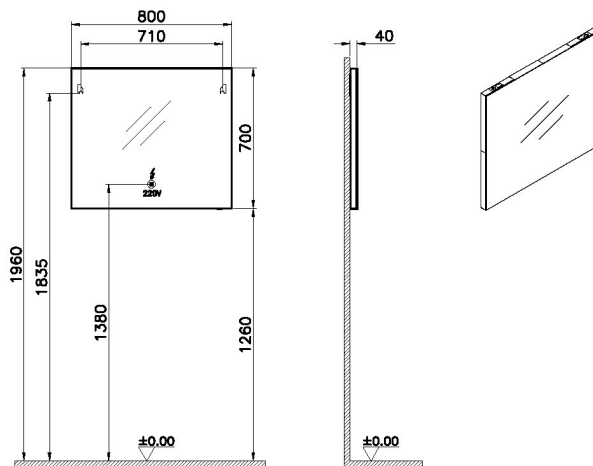

Name	Brite Mirror
Collection	Brite
Designer	VitrA Design Team
Assembly	Wall-Hung
Guarantee	2 Years
Lighting type	Led Lighting
Lighting	Yes
Finish-Body	Polymer
Light Operation Type	On/Off Switch
Mounting	Fully Assembled
Width	80 cm
Depth	4 cm

Product Code: 61302

Description

80 cm, illuminated from top and bottom

VitrA reserves the right to make changes in products and technical details without prior notice.

All drawings contain the necessary measurements which are subject to standard tolerances. For exact measurements, in particular for customized installation scenarios, it can only be taken from the finished ceramic product.