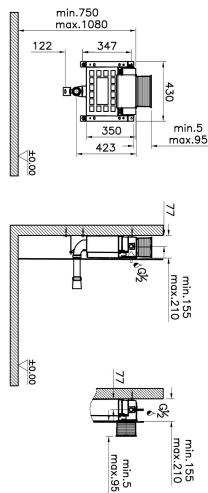

Name

Low Height Concealed Cistern for Back-to-Wall WCs

Collection

Product Code: 760-1720-01

Description

3/6 Litres

VitrA reserves the right to make changes in products and technical details without prior notice.

All drawings contain the necessary measurements which are subject to standard tolerances. For exact measurements, in particular for customized installation scenarios, it can only be taken from the finished ceramic product.