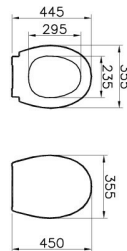

| Name | Elegance WC Seat |
|----------------|-------------------|
| Collection | Arkitekt |
| Height | 56 |
| Width | 405 |
| Depth | 450 |
| Brand | VitrA |
| Finish | Standard |
| Hinge Type | Eccentric |
| Soft close | Yes |
| Certificate | NF |
| Colour | White |
| Designer | VitrA Design Team |
| Thickness | Standard |
| Hinge Material | Metal |

Product Code: 84-003-019

Description

VitrA reserves the right to make changes in products and technical details without prior notice.

All drawings contain the necessary measurements which are subject to standard tolerances. For exact measurements, in particular for customized installation scenarios, it can only be taken from the finished ceramic product.