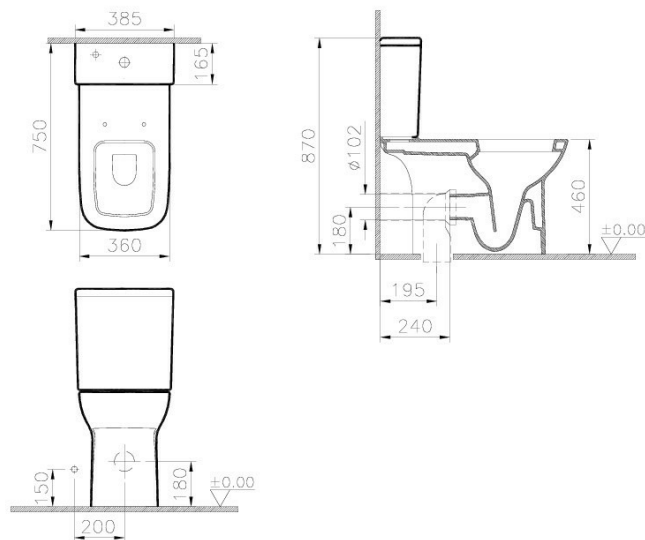

Name	S20 Close-Coupled WC
Collection	S20
Height	460
Width	360
Depth	750
Brand	VitrA
Finish	Hygiene
Designer	Noa
Colour	White
Bidet Function	Without bidet pipe
Outlet Type	Universal

Product Code: 5293L003-0075

## Description

VitrA reserves the right to make changes in products and technical details without prior notice.

All drawings contain the necessary measurements which are subject to standard tolerances. For exact measurements, in particular for customized installation scenarios, it can only be taken from the finished ceramic product.