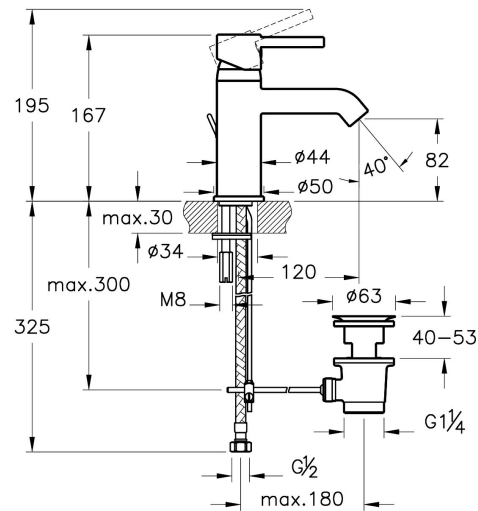

Name	Minimax S Basin Mixer
Collection	Minimax S
Height	167
Width	44
Depth	151
Brand	VitrA
Guarantee	10 year
Recommended Minimum Pressure	Min:0.5-Max:10Recommended(1-5)
Spout Height	82.000 MM
Finish	Chrome
Certificate	WRAS
Mounting type	Countertop
Spout Length	120
Colour	Chromium
Driver IP	0

Product Code: A41986VUK

## Description

With Pop-Up Waste

VitrA reserves the right to make changes in products and technical details without prior notice.

All drawings contain the necessary measurements which are subject to standard tolerances. For exact measurements, in particular for customized installation scenarios, it can only be taken from the finished ceramic product.