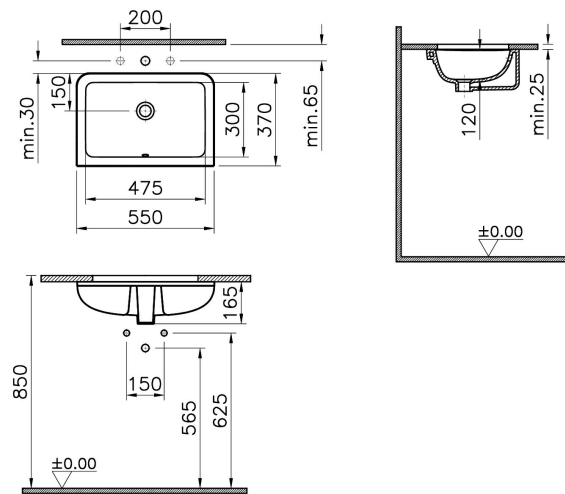

Name	S20 U.counter Basin 48cm-White
Collection	S20
Height	170
Width	550
Depth	370
Colour	White
Designer	Noa
Tap Hole Options	No tap hole
Overflow Hole	With Overflow
Certificate	CE
Finish	Hygiene
Brand	VitrA

Product Code: 7475B003-0618

Description

VitrA reserves the right to make changes in products and technical details without prior notice.

All drawings contain the necessary measurements which are subject to standard tolerances. For exact measurements, in particular for customized installation scenarios, it can only be taken from the finished ceramic product.