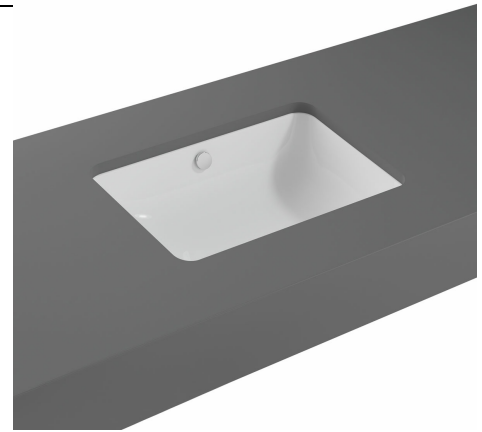

Name	S20 U.counter Basin 48cm-White
Collection	S20
Height	170
Width	550
Depth	370
Colour	White
Designer	Noa
Tap Hole Options	No tap hole
Overflow Hole	With Overflow
Certificate	CE
Finish	Hygiene
Brand	VitrA

Product Code: 7475B003-0618

Description

VitrA reserves the right to make changes in products and technical details without prior notice.

All drawings contain the necessary measurements which are subject to standard tolerances. For exact measurements, in particular for customized installation scenarios, it can only be taken from the finished ceramic product.