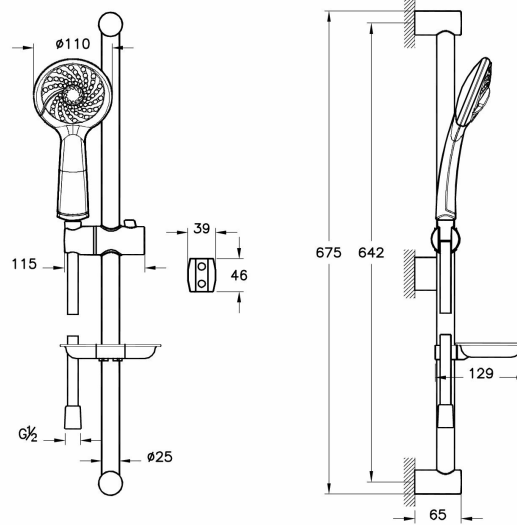

Name	Samba 3F Shower Set
Collection	Samba
Brand	VitrA
Finish	Chrome
Flow Rate	6 L/min
Water Label Class	A
Number of functions	3-functions bm
Color	Chrome
Guarantee	5 Years

Product Code: A45680WSA

Description

3 Functions

VitrA reserves the right to make changes in products and technical details without prior notice.

All drawings contain the necessary measurements which are subject to standard tolerances. For exact measurements, in particular for customized installation scenarios, it can only be taken from the finished ceramic product.