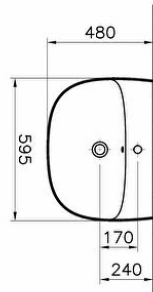

### Technical specifications

<b>Colour</b>	White
<b>Height</b>	160
<b>Width</b>	595
<b>Depth</b>	480
<b>Designer</b>	Michael Stein
<b>Finish</b>	Hygiene
<b>Material</b>	Hygiene

<b>Overflow Hole</b>	With Overflow
<b>Certificate</b>	CE
<b>Body Material</b>	VC- Vitreous China
<b>Marketing Measure (cm)</b>	60X48 CM
<b>Overflow Hole Detail</b>	With Overflow
<b>Tap Hole Options</b>	Single Tap Hole
<b>Ceramic Sanitaryware</b>	
<b>Guarantee</b>	10

## 2A technical drawing

**Technical specifications**

**Colour:** White **Height:** 160 **Width:** 595 **Depth:** 480 **Designer:** Michael Stein **Finish:** Hygiene **Material:** Hygiene **Overflow Hole:** With Overflow **Certificate:** CE **Body Material:** VC- Vitreous China **Marketing Measure (cm):** 60X48 CM **Overflow Hole Detail:** With Overflow **Tap Hole Options Ceramic Sanitaryware:** Single Tap Hole **Guarantee:** 10 **Drainer:** Not included **Syphon:** Syphon Not Included