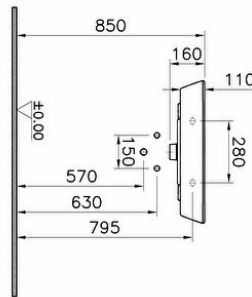

### Technical specifications

<b>Colour</b>	White
<b>Height</b>	160
<b>Width</b>	595
<b>Depth</b>	480
<b>Designer</b>	Michael Stein
<b>Finish</b>	Hygiene
<b>Material</b>	Hygiene

<b>Overflow Hole</b>	With Overflow
<b>Certificate</b>	CE
<b>Body Material</b>	VC- Vitreous China
<b>Marketing Measure (cm)</b>	60X48 CM
<b>Overflow Hole Detail</b>	With Overflow
<b>Tap Hole Options</b>	Single Tap Hole
<b>Ceramic Sanitaryware</b>	
<b>Guarantee</b>	10

## 2A technical drawing

**Technical specifications**

**Colour:** White **Height:** 160 **Width:** 595 **Depth:** 480 **Designer:** Michael Stein **Finish:** Hygiene **Material:** Hygiene **Overflow Hole:** With Overflow **Certificate:** CE **Body Material:** VC- Vitreous China **Marketing Measure (cm):** 60X48 CM **Overflow Hole Detail:** With Overflow **Tap Hole Options Ceramic Sanitaryware:** Single Tap Hole **Guarantee:** 10 **Drainer:** Not included **Syphon:** Syphon Not Included