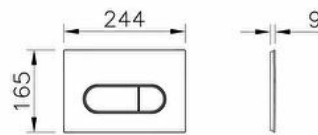


**Collection:** Root**Technical specifications**

Colour	Glossy white
Height	165
Width	244
Depth	8
Easy Assembly Feature	Yes
Flusher Detail Wc	Push Button

Mounting type	Pre-Wall
Body Material	Plastic
Marketing Measure (cm)	0,9 CM
Packaged Product Sizes (WxDxH)	255X200X50
Guarantee	5

2A technical drawing

Technical specifications

Colour: Glossy white **Height:** 165 **Width:** 244 **Depth:** 8 **Easy Assembly Feature:** Yes **Flusher Detail Wc:** Push Button **Mounting type:** Pre-Wall **Body Material:** Plastic **Marketing Measure (cm):** 0,9 CM **Packaged Product Sizes (WxDxH):** 255X200X50 **Guarantee:** 5