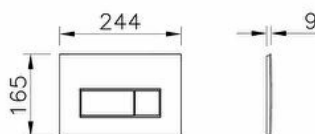

Collection: Root

Technical specifications

Colour	Glossy white
Height	165
Width	244
Depth	8
Easy Assembly Feature	Yes
Flusher Detail Wc	Push Button

Mounting type	Pre-Wall
Body Material	Plastic
Marketing Measure (cm)	0,9 CM
Packaged Product Sizes (WxDxH)	255X200X50
Guarantee	5

2A technical drawing**Technical specifications**

Colour: Glossy white **Height:** 165 **Width:** 244 **Depth:** 8 **Easy Assembly Feature:** Yes **Flusher Detail Wc:** Push Button **Mounting type:** Pre-Wall **Body Material:** Plastic **Marketing Measure (cm):** 0,9 CM **Packaged Product Sizes (WxDxH):** 255X200X50 **Guarantee:** 5