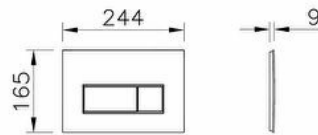

Collection: Root

Technical specifications

Colour	Matte Black
Height	165
Width	244
Depth	8
Easy Assembly Feature	Yes
Body Coating	Paint

Flusher Detail Wc	Push Button
Mounting type	Pre-Wall
Body Material	Plastic
Marketing Measure (cm)	0,9 CM
Packaged Product Sizes (WxDxH)	255X200X50
Guarantee	5

2A technical drawing

**Technical specifications**

Colour: Matte Black **Height:** 165 **Width:** 244 **Depth:** 8 **Easy Assembly Feature:** Yes **Body Coating:** Paint **Flusher Detail Wc:** Push Button **Mounting type:** Pre-Wall **Body Material:** Plastic **Marketing Measure (cm):** 0,9 CM **Packaged Product Sizes (WxDxH):** 255X200X50 **Guarantee:** 5