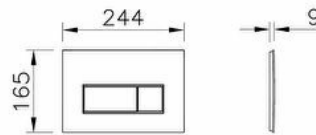

Collection: Root

Technical specifications

Colour	Shinny Chrome
Height	165
Width	244
Depth	8
Easy Assembly Feature	Yes
Flusher Detail Wc	Push Button

Mounting type	Pre-Wall
Body Coating	Chrome
Body Material	Plastic
Marketing Measure (cm)	0,9 CM
Packaged Product Sizes (WxDxH)	255X200X50
Guarantee	5

2A technical drawing**Technical specifications**

Colour: Shiny Chrome **Height:** 165 **Width:** 244 **Depth:** 8 **Easy Assembly Feature:** Yes **Flusher Detail Wc:** Push Button **Mounting type:** Pre-Wall **Body Coating:** Chrome **Body Material:** Plastic **Marketing Measure (cm):** 0,9 CM **Packaged Product Sizes (WxDxH):** 255X200X50 **Guarantee:** 5