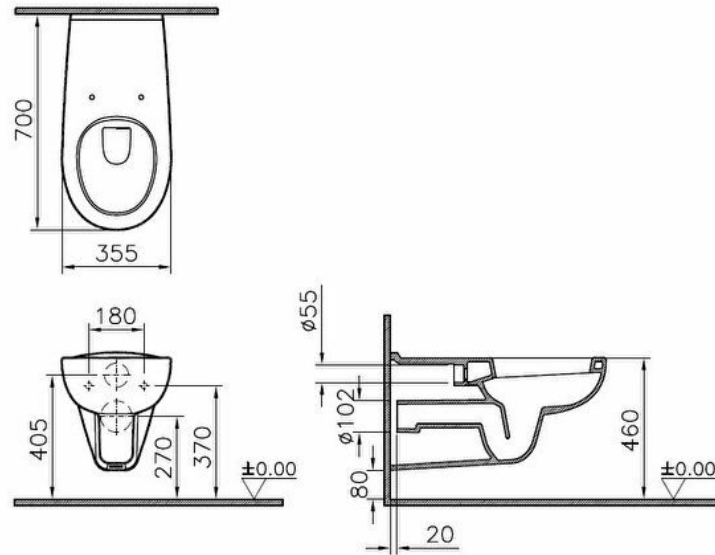

### Technical specifications

<b>Colour</b>	White
<b>Height</b>	335
<b>Width</b>	355
<b>Depth</b>	700
<b>Designer</b>	Noa
<b>Finish</b>	Hygiene
<b>Height Of Toilet</b>	460 mm

<b>Installation Detail (SSG KLZBIDE)</b>	Wall Mounted - Open Fixation
<b>Material</b>	Hygiene
<b>Packaged Product Sizes (WxDxH)</b>	425X385X740
<b>Rim Feature</b>	Box-Rim
<b>Certificate</b>	NF
<b>Bidet Function</b>	Without bidet pipe
<b>Body Material</b>	VC- Vitreous China

<b>Design Shape Washbasin</b>	Oval
<b>Design Shape Wcandwc</b>	Oval
<b>Seatandbidet Inner Shape</b>	Wash-down
<b>Marketing Measure (cm)</b>	70 CM
<b>Special Needs</b>	Yes
<b>Special Solutions</b>	Health&Care
<b>Guarantee</b>	10

## 2A technical drawing

### Technical specifications

**Colour:** White **Height:** 335 **Width:** 355 **Depth:** 700 **Designer:** Noa **Finish:** Hygiene **Height Of Toilet:** 460 mm **Installation Detail (SSG KLZBIDE):** Wall Mounted - Open Fixation **Material:** Hygiene **Packaged Product Sizes (WxDxH):** 425X385X740 **Rim Feature:** Box-Rim **Certificate:** NF **Bidet Function:** Without bidet pipe **Body Material:** VC- Vitreous China **Design Shape Washbasin:** Oval **Design Shape Wcandwc Seatandbidet:** Oval **Inner Shape:** Wash-down **Marketing Measure (cm):** 70 CM **Special Needs:** Yes **Special Solutions:** Health&Care **Guarantee:** 10