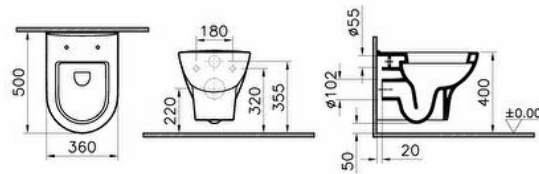

Collection: Zentrum

Technical specifications

Colour	White
Height	345
Width	360
Depth	500
Designer	VitrA Design Team
Finish	Hygiene
Height Of Toilet	400 mm

Installation Detail (SSG KLZBIDE)	Wall Mounted - Open Fixation
Material	Hygiene
Rim Feature	Box-Rim
Certificate	CE
Bidet Function	Without bidet pipe
Body Material	VC- Vitreous China
Design Shape	Oval
Washbasin	

Design Shape	
Wcandwc	Round
Seatandbidet	
Inner Shape	Wash-down
Marketing Measure (cm)	43 CM
Guarantee	10

2A technical drawing

**Technical specifications**

Colour: White **Height:** 345 **Width:** 360 **Depth:** 500 **Designer:** Vitra Design Team **Finish:** Hygiene **Height Of Toilet:** 400 mm
Installation Detail (SSG KLZBIDE): Wall Mounted - Open Fixation **Material:** Hygiene **Rim Feature:** Box-Rim **Certificate:** CE **Bidet**
Function: Without bidet pipe **Body Material:** VC- Vitreous China **Design Shape Washbasin:** Oval **Design Shape Wcandwc**
Seatandbidet: Round **Inner Shape:** Wash-down **Marketing Measure (cm):** 43 CM **Guarantee:** 10