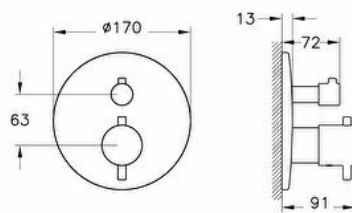

### Technical specifications

<b>Colour</b>	Chrome
<b>Height</b>	170
<b>Width</b>	170
<b>Depth</b>	87
<b>Mounting type</b>	Built-in
<b>Packaged Product</b>	240X225X125
<b>Sizes (WxDxH)</b>	
<b>Spout Length</b>	57

<b>Operating Pressure</b>	Min:0.5-Max:10Recommended(1-5)
<b>Designer</b>	Vitra Design Team
<b>Guarantee</b>	10
<b>Badge Diameter</b>	~170

<b>Body Material</b>	Brass
<b>Cartridge</b>	Adjustable heat-flow rate
<b># of Water Inlet</b>	Double Inlet
<b>Built-in Product</b>	A42806
<b>Handshower Outlet</b>	Yes
<b>Hole Quantity</b>	5
<b>Number of Functions</b>	6

## 2A technical drawing

**Technical specifications**

**Colour:** Chrome **Height:** 170 **Width:** 170 **Depth:** 87 **Mounting type:** Built-in **Packaged Product Sizes (WxDxH):** 240X225X125  
**Spout Length:** 57 **Body Material:** Brass **Cartridge:** Adjustable heat-flow rate **# of Water Inlet:** Double Inlet **Built-in Product:**  
A42806 **Handshower Outlet:** Yes **Hole Quantity:** 5 **Number of Functions:** 6 **Operating Pressure:** Min:0.5-Max:10Recommended(1-  
5) **Designer:** VitrA Design Team **Guarantee:** 10 **Badge Diameter:**  $\varnothing 170$