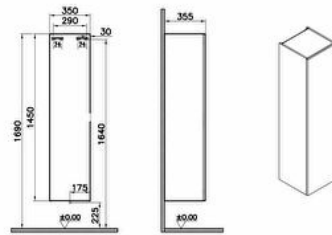

Collection: S20 Square

Technical specifications

Colour	Anthracite High Gloss
Height	1450
Width	350
Depth	355
Designer	Noa
Door Hinge Position	Left-Right
Finish	Melamine

Hinge Type	Cruciform
Leg Option	No
Material	Melamine
Number of Doors	1
Soft close	Yes
Certificate	FSC
Assembly	Suspended
Body Coating	Melamine

Finish-Front	Melamine
Front Colour	Anthracite High Gloss
Front Material	MDF
Grip	Integrated Short Handle
Guarantee	2
Handle Material	Aluminum
Hinge Material	Steel

Body Colour	Anthracite High Gloss
Body Material	MDF
Cabinet Type	Single Door
Drawer option	One Door
Hinge Color	Nickel
Marketing Measure (cm)	35 CM

2A technical drawing

**Technical specifications**

Colour: Anthracite High Gloss **Height:** 1450 **Width:** 350 **Depth:** 355 **Designer:** Noa **Door Hinge Position:** Left-Right **Finish:** Melamine **Finish-Front:** Melamine **Front Colour:** Anthracite High Gloss **Front Material:** MDF **Grip:** Integrated Short Handle **Guarantee:** 2 **Handle Material:** Aluminum **Hinge Material:** Steel **Hinge Type:** Cruciform **Leg Option:** No **Material:** Melamine **Number of Doors:** 1 **Soft close:** Yes **Certificate:** FSC **Assembly:** Suspended **Body Coating:** Melamine **Body Colour:** Anthracite High Gloss **Body Material:** MDF **Cabinet Type:** Single Door **Drawer option:** One Door **Hinge Color:** Nickel **Marketing Measure (cm):** 35 CM