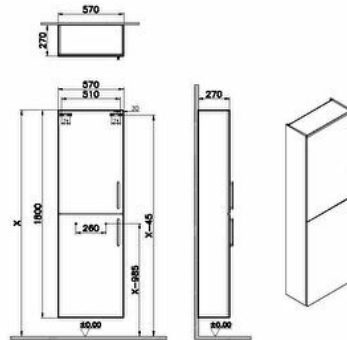

Collection: Root Flat

Technical specifications

Colour	White High Gloss
Height	1800
Width	564
Depth	269
Designer	VitrA Design Team
Finish	PET
Finish-Front	PET

Door Option	2 Doors
LED	No
Assembly	Suspended
Packaged Product Sizes (WxDxH)	614X319X1850
Body Colour	White high gloss
Door Hinge Position	Left-Right
Grip	Root Bar Handle
Leg Option	No

Front Colour	Glossy White
Front Material	MDF
Handle Material	Zamak
Material	PET
Number of Doors	2
Soft close	Yes
Body Coating	PET
Body Material	MDF

Cabinet Type	2 Doors
Guarantee	2
Hinge Type	Crossbar
Hinge Color	Metal
Drawer option	Two Doors
Shelf Type	Glass Shelf
Marketing Measure (cm)	55

2A technical drawing

Technical specifications

Colour: White High Gloss **Height:** 1800 **Width:** 564 **Depth:** 269 **Designer:** VitrA Design Team **Finish:** PET **Finish-Front:** PET **Front Colour:** Glossy White **Front Material:** MDF **Handle Material:** Zamak **Material:** PET **Number of Doors:** 2 **Soft close:** Yes **Body Coating:** PET **Body Material:** MDF **Door Option:** 2 Doors **LED:** No **Assembly:** Suspended **Packaged Product Sizes (WxDxH):** 614X319X1850 **Body Colour:** White high gloss **Door Hinge Position:** Left-Right **Grip:** Root Bar Handle **Leg Option:** No **Cabinet Type:** 2 Doors **Guarantee:** 2 **Hinge Type:** Crossbar **Hinge Color:** Metal **Drawer option:** Two Doors **Shelf Type:** Glass Shelf **Marketing Measure (cm):** 55