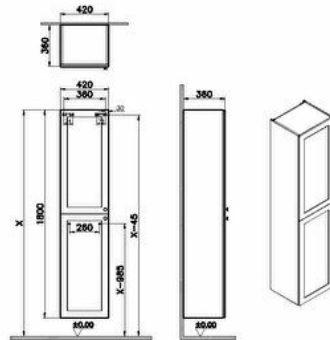

Collection: Root Classic

Technical specifications

Colour	Matt white
Height	1800
Width	416
Depth	360
Designer	VitrA Design Team
Finish	PVC
Finish-Front	PVC
Front Colour	Matt White

Body Material	MDF
Door Option	2 Doors
Hinge Color	Metal
LED	No
Assembly	Suspended
Door Hinge Position	Left-Right
Cabinet Type	2 Doors

Front Material	MDF
Grip	Root Round Handle
Handle Material	Zamak
Leg Option	No
Material	PVC
Number of Doors	2
Soft close	Yes
Body Colour	Matte White

Guarantee	2
Hinge Type	Crossbar
Drawer option	Two Doors
Packaged Product	466X410X1850
Sizes (WxDxH)	
Shelf Type	Glass Shelf
Marketing Measure (cm)	40

2A technical drawing

Technical specifications

Colour: Matt white **Height:** 1800 **Width:** 416 **Depth:** 360 **Designer:** VitrA Design Team **Finish:** PVC **Finish-Front:** PVC **Front Colour:** Matt White **Front Material:** MDF **Grip:** Root Round Handle **Handle Material:** Zamak **Leg Option:** No **Material:** PVC **Number of Doors:** 2 **Soft close:** Yes **Body Colour:** Matte White **Body Material:** MDF **Door Option:** 2 Doors **Hinge Color:** Metal **LED:** No **Assembly:** Suspended **Door Hinge Position:** Left-Right **Cabinet Type:** 2 Doors **Guarantee:** 2 **Hinge Type:** Crossbar **Drawer option:** Two Doors **Packaged Product Sizes (WxDxH):** 466X410X1850 **Shelf Type:** Glass Shelf **Marketing Measure (cm):** 40